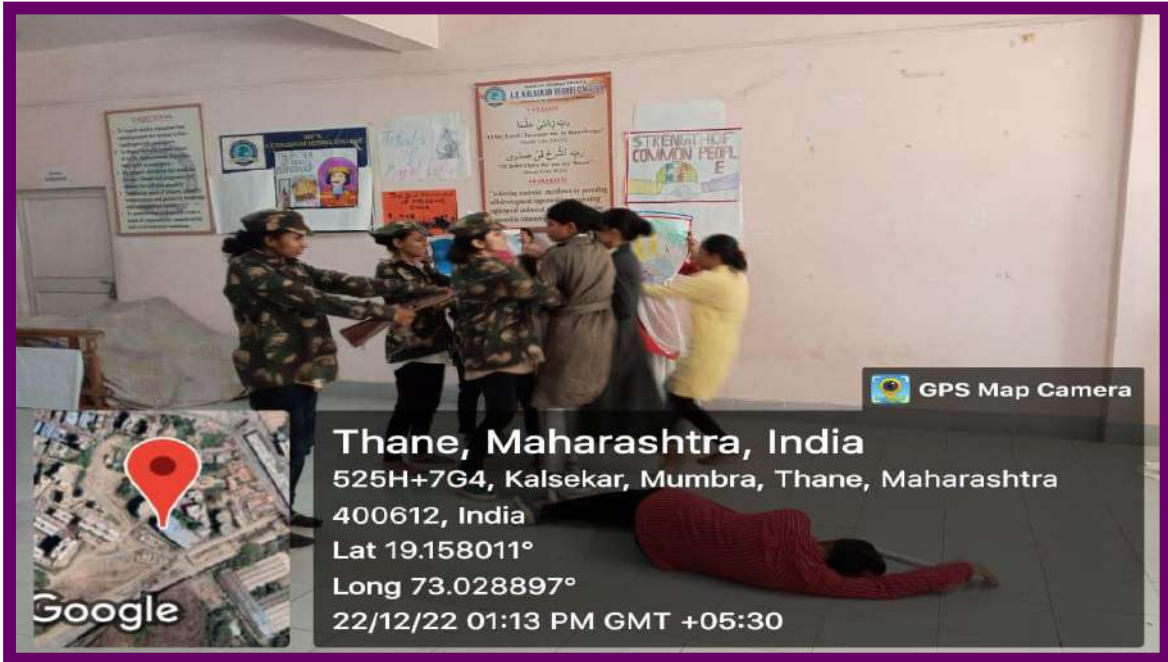

DAAR-UL-REHMAT TRUST's A.E. KALSEKAR DEGREE COLLEGE

KAUSA, MUMBRA
Permanently Affiliated to University of Mumbai
Accredited by NAAC with B++ Grade
ISO certified 9001: 2015

GLIMPSE OF CULTURAL EVENTS DRAMA COMPETITION