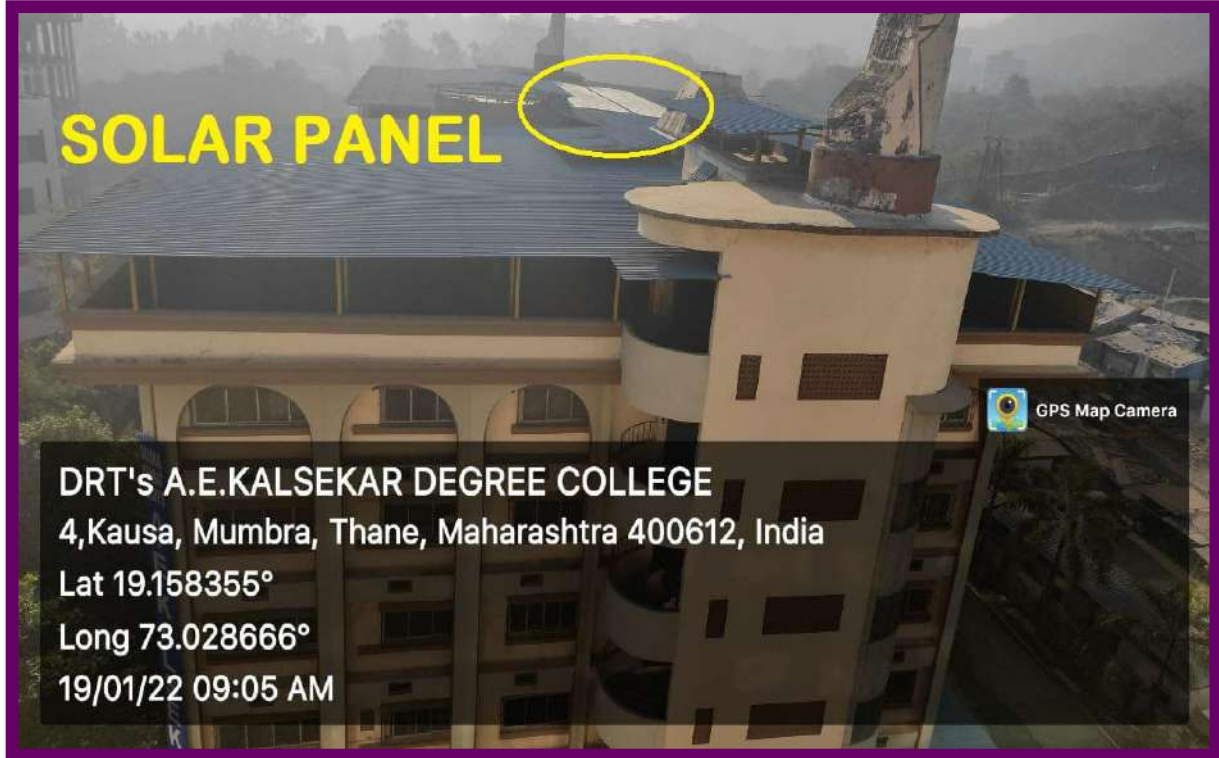

**DAAR-UL-REHMAT TRUST's
A.E. KALSEKAR DEGREE COLLEGE**

KAUSA, MUMBRA
Permanently Affiliated to University of Mumbai
Accredited by NAAC with B++ Grade
ISO certified 9001: 2015