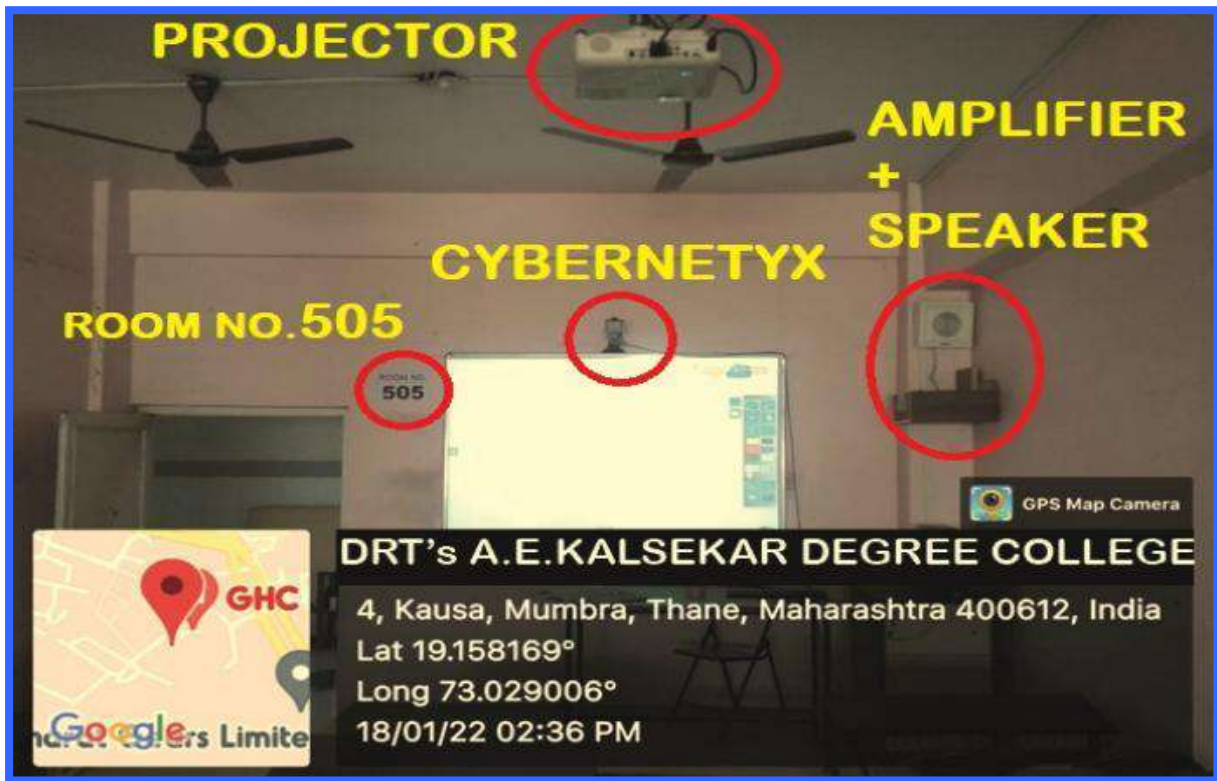

DAAR-UL-REHMAT TRUST's A.E. KALSEKAR DEGREE COLLEGE

KAUSA, MUMBRA

Permanently Affiliated to University of Mumbai

Accredited by NAAC with B++ Grade

ISO certified 9001: 2015