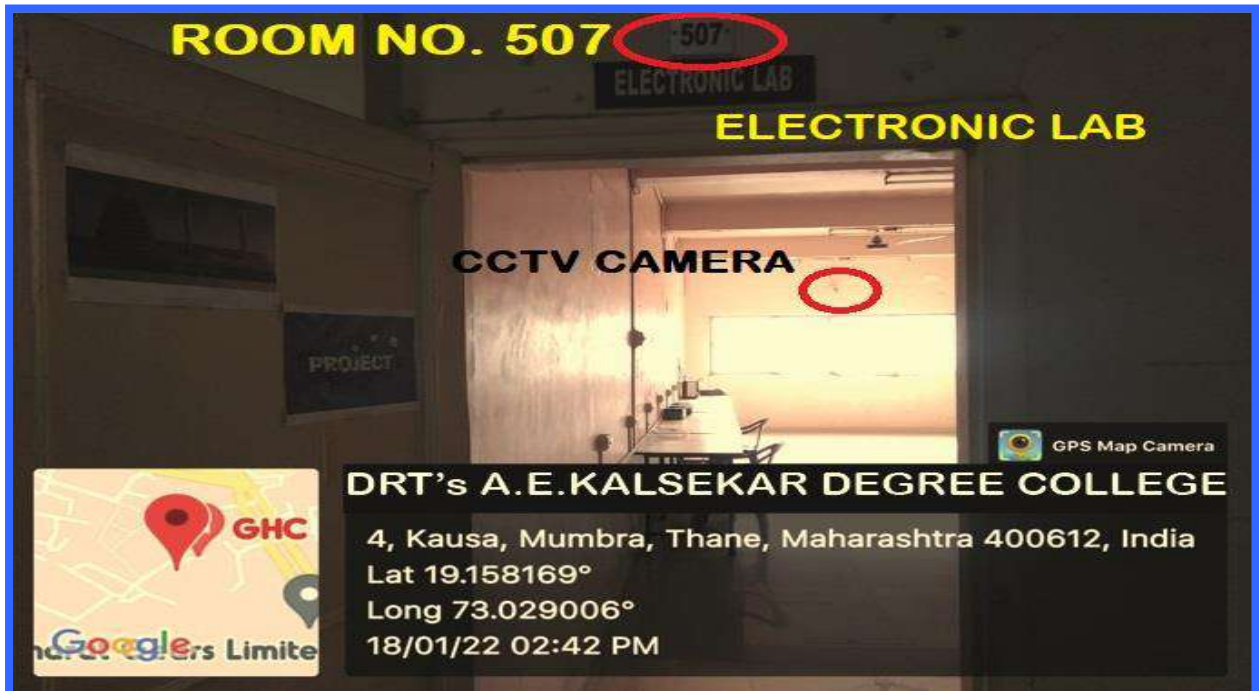

DAAR-UL-REHMAT TRUST's
A.E. KALSEKAR DEGREE COLLEGE

KAUSA, MUMBRA
Permanently Affiliated to University of Mumbai
Accredited by NAAC with B++ Grade
ISO certified 9001: 2015