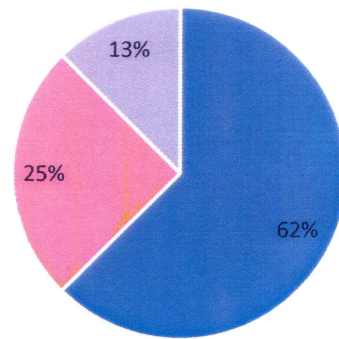

How satisfied are you with the student/s work performance
[Their planning and organization skills]

- Excellent
- Very Good
- Good
- Satisfactory
- Need Imprment