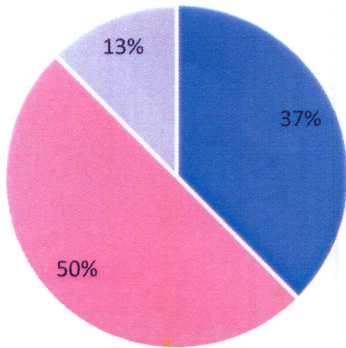

DAAR-UL-REHMAT TRUST'S A.E. KALSEKAR DEGREE COLLEGE

KAUSA, MUMBRA
Permanently Affiliated to University of Mumbai
Accredited by NAAC with B++ Grade
ISO certified 9001:2015

How satisfied are you with the student/s work performance
[Creative in response to workplace challenges]

- Excellent
- Very Good
- Good
- Satisfactory
- Need Imprment