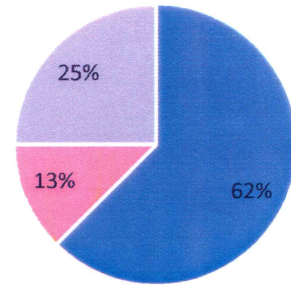

How satisfied are you with the student/s work performance
[Developing practical solutions to work place problems]

- Excellent
- Satisfactory
- Very Good
- Need Improvement
- Good