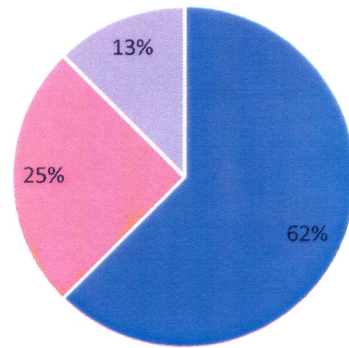

How satisfied are you with the student/s work performance
[Technical knowledge/skil]

- Excellent
- Very Good
- Good
- Satisfactory
- Need Imprment