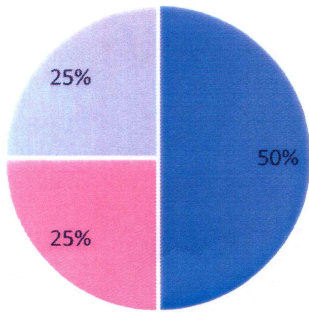

DAAR-UL-REHMAT TRUST'S A.E. KALSEKAR DEGREE COLLEGE

KAUSA, MUMBRA
Permanently Affiliated to University of Mumbai
Accredited by NAAC with B++ Grade
ISO certified 9001:2015

Employers Feedback Analysis 21-22

How satisfied are you with the student/s work performance
[General communication skills]

- Excellent
- Satisfactory
- Very Good
- Need Improvement
- Good