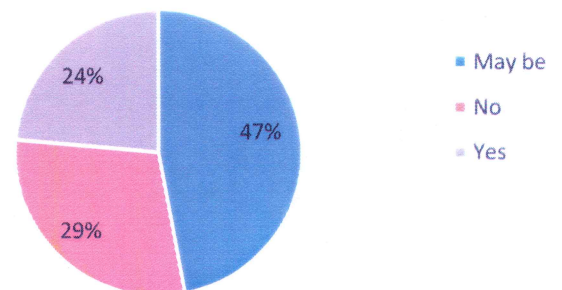

Current effectiveness for developing entrepreneurship

Employees ability to contribute to organisation goals

Leadership/Team Spirit

Current syllabus is need based

Chauhan

Principal
 DAAR-UL-REHMAT TRUST'S
 A.E. KALSEKAR DEGREE COLLEGE
 Kausa, Mumbra, Thane - 400 612.