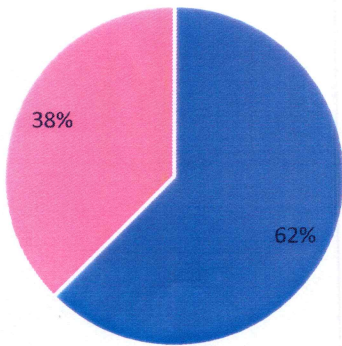

DAAR-UL-REHMAT TRUST'S A.E. KALSEKAR DEGREE COLLEGE

KAUSA, MUMBRA
Permanently Affiliated to University of Mumbai
Accredited by NAAC with B++ Grade
ISO certified 9001:2015

How satisfied are you with the student/s work performance
[Ability to contribute to the goal of the organization]

- Excellent
- Very Good
- Good
- Satisfactory
- Need Imprment