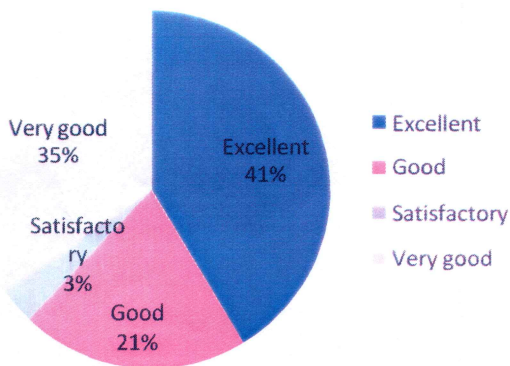

Jayant
JISAC

Faculty Curriculum Feedback Analysis (2021-2022)

Content of the syllabus of your course completion

Time duration allotted for syllabus

Relevance of curriculum in upgrading of knowledge & Understanding