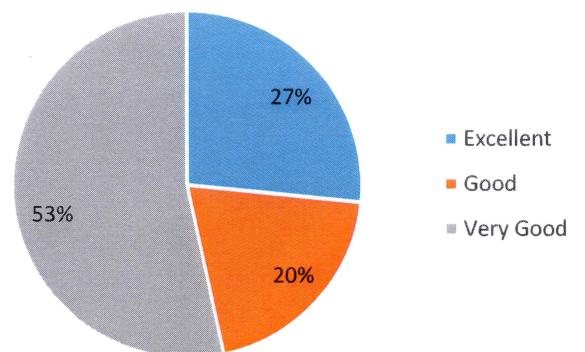

Blending of theory & practical aspects

Career & placement opportunities

Development of Graduate Attributes

Elective subjects related to the main course

Jayme

Chauhan

Principal
 DAAR-UL-REHMAT TRUST'S
 A.E. KALSEKAR DEGREE COLLEGE
 Kausa, Mumbai, Thane - 400 612.