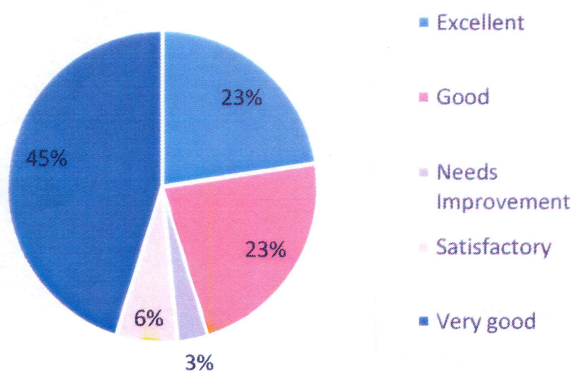

Content of the syllabus of your course

Time duration allotted for syllabus completion

Relevance of curriculum in upgrading of knowledge & Understanding

Blending of theory & practical aspects

Chauhan

Principal
DAAR-UL-REHMAT TRUST'S
A.E. KALSEKAR DEGREE COLLEGE
Kausa, Mumbra, Thane - 400 612.