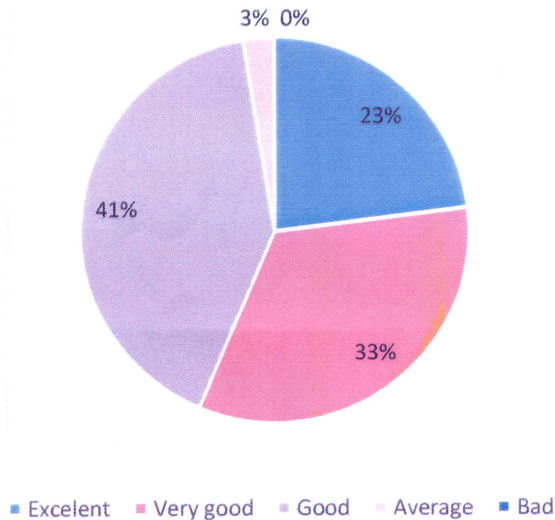

development of graduate attributes