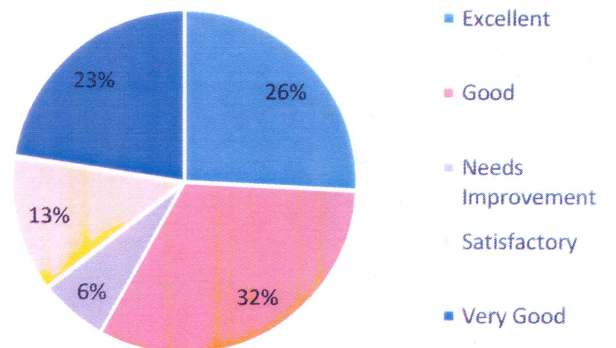

Content of the syllabus of your course

Time duration allotted for syllabus completion

Relevance of curriculum in upgrading of knowledge & Understanding

Blending of theory & practical aspects

Chauhan

Principal
DAAR-UL-REHMAT TRUST'S
A.E. KALSEKAR DEGREE COLLEGE
Kausa, Mumbra, Thane - 400 612.