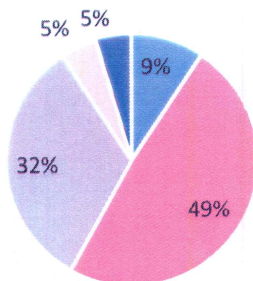

- Excelent
- Very good
- Good
- Average
- Needs Improvement

Career development and placement