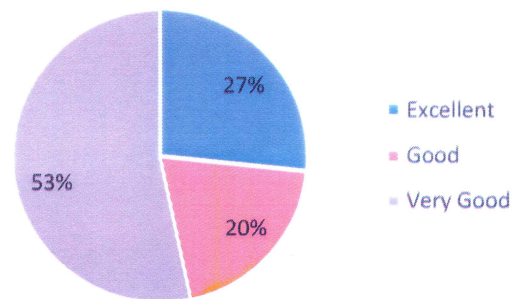

Relevance of curriculum in upgrading of knowledge & Understanding