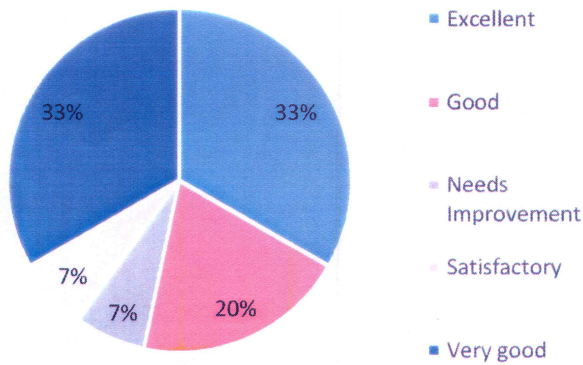

KAUSA, MUMBRA
Permanently Affiliated to University of Mumbai
Accredited by NAAC with B++ Grade
ISO certified 9001:2015

Faculty Curriculum Feedback Analysis 2020-21

The syllabus of your course

Time duration allotted for syllabus completion