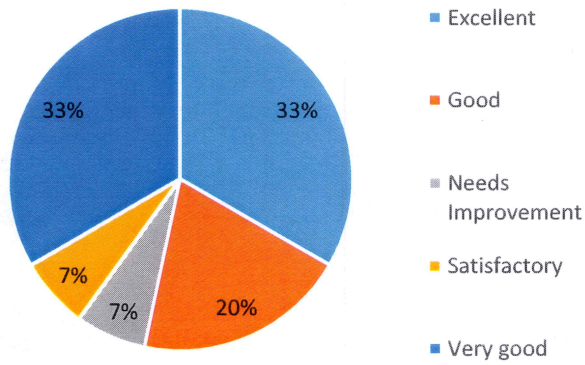

**DAAR-UL-REHMAT TRUST'S
A.E. KALSEKAR DEGREE COLLEGE**

KAUSA, MUMBRA
Permanently Affiliated to University of Mumbai
Accredited by NAAC with B++ Grade
ISO certified 9001:2015

Faculty Curriculum Feedback Analysis 2020-21

The syllabus of your course