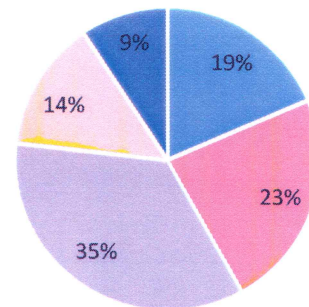

DAAR-UL-REHMAT TRUST'S A.E. KALSEKAR DEGREE COLLEGE

KAUSA, MUMBRA
Permanently Affiliated to University of Mumbai
Accredited by NAAC with B++ Grade
ISO certified 9001:2015

- Excelent
- Very good
- Good
- Average
- Needs Improvement

Cyber zone

- Excelent
- Very good
- Good
- Average
- Needs Improvement

- Excelent
- Very good
- Good
- Average
- Needs Improvement

- Excelent
- Very good
- Good
- Average
- Needs Improvement

Principal
DAAR-UL-REHMAT TRUST'S
A.E. KALSEKAR DEGREE COLLEGE
Kausa, Mumbra, Thane - 400 612.