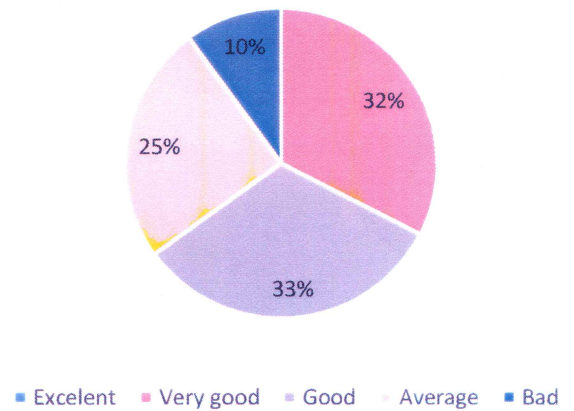

Curriculum Feedback

content of the syllabus

time duration allotted for syllabus completion

Enhancement of skills and competency

Chauhan

Principal
 DAAR-UL-REHMAT TRUST'S
 A.E. KALSEKAR DEGREE COLLEGE
 Kausa, Mumbra, Thane - 400 612.