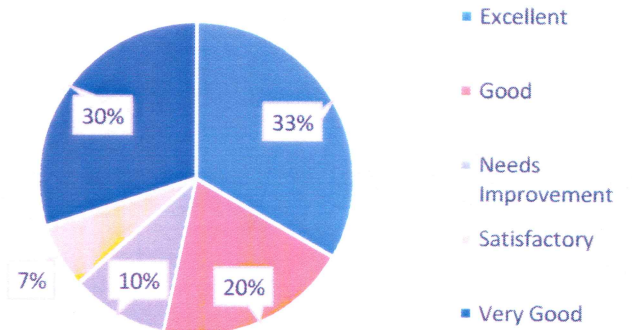

Content of the syllabus of your course

Time duration allotted for syllabus completion

Relevance of curriculum in upgrading of knowledge & Understanding

Blending of theory & practical aspects

Chauhan

Principal
DAAR-UL-REHMAT TRUST'S
A.E. KALSEKAR DEGREE COLLEGE
Kausa, Mumbra, Thane - 400 612.