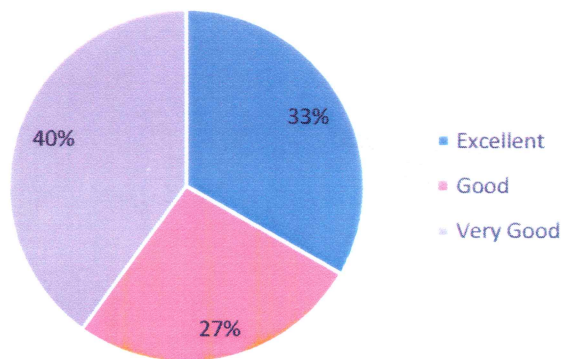

Career & placement opportunities