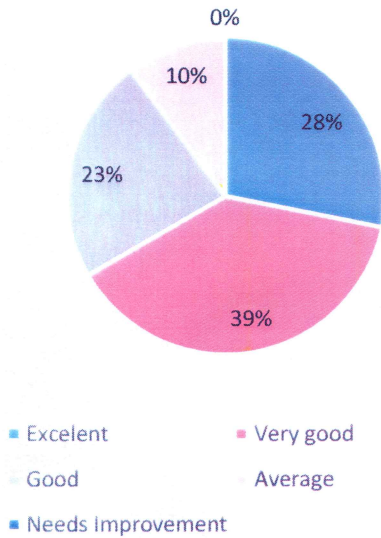

DAAR-UL-REHMAT TRUST'S A.E. KALSEKAR DEGREE COLLEGE

KAUSA, MUMBRA
Permanently Affiliated to University of Mumbai
Accredited by NAAC with B++ Grade
ISO certified 9001:2015

blending of theory and practical aspects