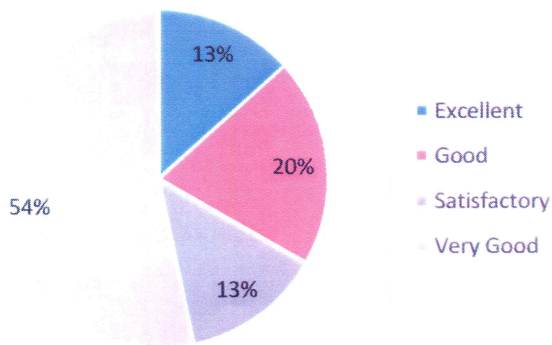

**DAAR-UL-REHMAT TRUST'S
A.E. KALSEKAR DEGREE COLLEGE**

KAUSA, MUMBRA
Permanently Affiliated to University of Mumbai
Accredited by NAAC with B++ Grade
ISO certified 9001:2015

Blending of theory & practical aspects