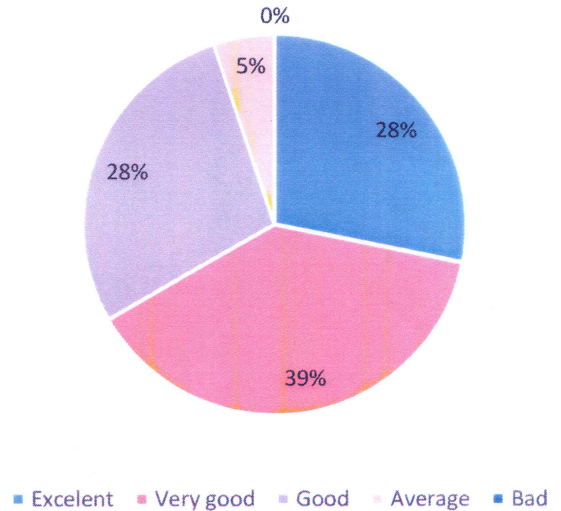

Career and placement opportunities