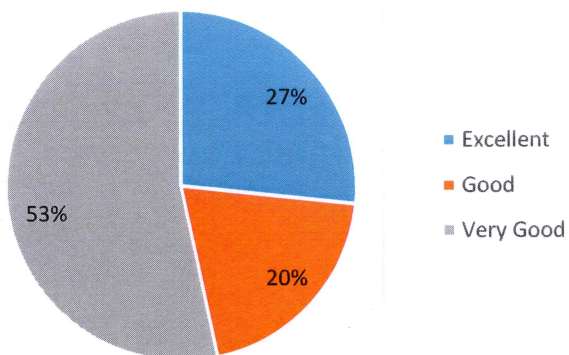

Development of Graduate Attributes