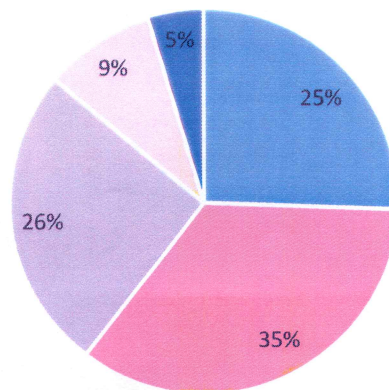

Curriculum Feedback

content of the syllabus

time duration allotted for syllabus completion

Enhancement of skills and competency

Chauhan

Principal
 DAAR-UL-REHMAT TRUST'S
 A.E. KALSEKAR DEGREE COLLEGE
 Kausa, Mumbra, Thane - 400 612.