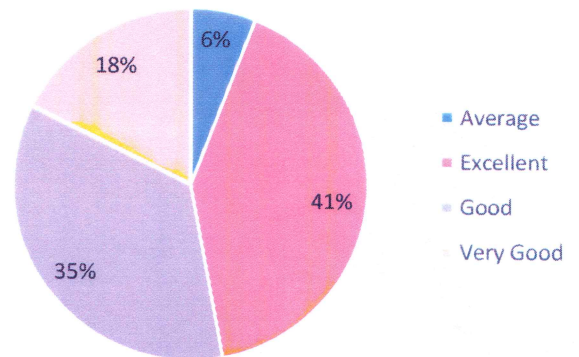

Curriculum effective in developing innovative thinking