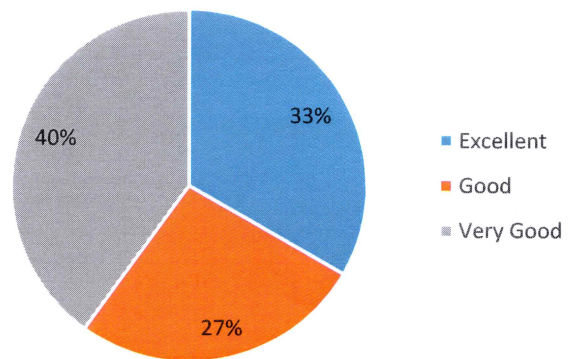

Career & placement opportunities