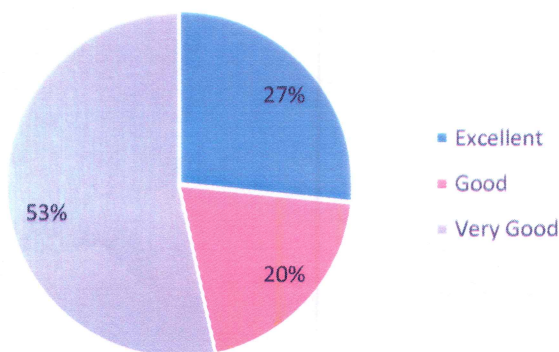

Enhancement of skill & competency