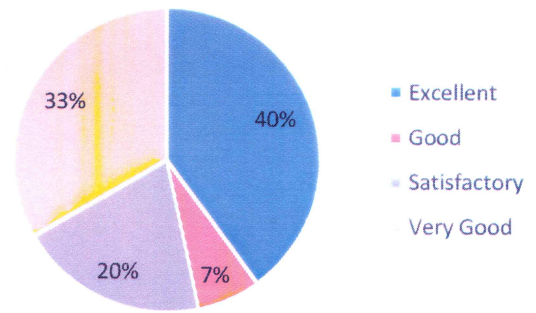

KAUSA, MUMBRA
Permanently Affiliated to University of Mumbai
Accredited by NAAC with B++ Grade
ISO certified 9001:2015

Faculty Curriculum Feedback Analysis 2020-21

The syllabus of your course

Time duration allotted for syllabus completion