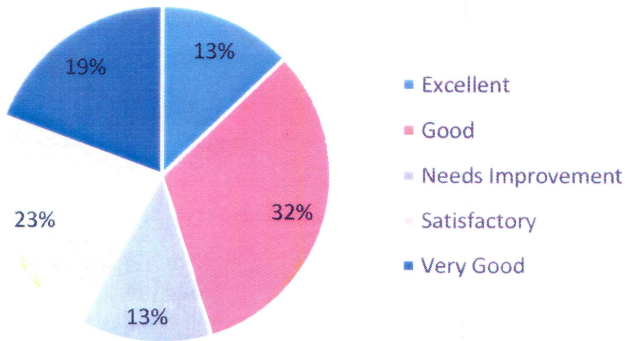

DAAR-UL-REHMAT TRUST'S A.E. KALSEKAR DEGREE COLLEGE

KAUSA, MUMBRA
Permanently Affiliated to University of Mumbai
Accredited by NAAC with B++ Grade
ISO certified 9001:2015

Career & placement opportunities