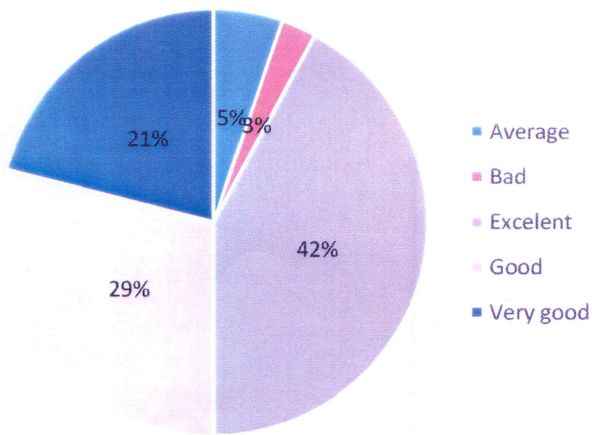

Curriculum Feedback

content of the syllabus

time duration allotted for syllabus completion

Enhancement of skills and competency

Chauhan

Principal
 DAAR-UL-REHMAT TRUST'S
 A.E. KALSEKAR DEGREE COLLEGE
 Kausa, Mumbra, Thane - 400 612.