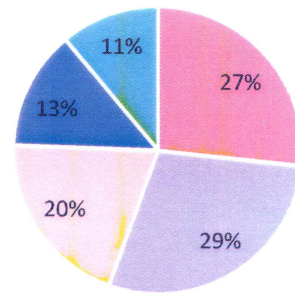

DAAR-UL-REHMAT TRUST'S A.E. KALSEKAR DEGREE COLLEGE

KAUSA, MUMBRA
Permanently Affiliated to University of Mumbai
Accredited by NAAC with B++ Grade
ISO certified 9001:2015

Infrastructure and facilities

- Excelent
- Very good
- Good
- Average
- Needs Improvement

library

- Excelent
- Very good
- Good
- Average
- Needs Improvement

- Excelent
- Very good
- Good
- Average
- Needs Improvement

- Excelent
- Very good
- Good
- Average
- Needs Improvement

Chauhan

Principal
DAAR-UL-REHMAT TRUST'S
A.E. KALSEKAR DEGREE COLLEGE
Kausa, Mumbra, Thane - 400 612.

Jayane
2022