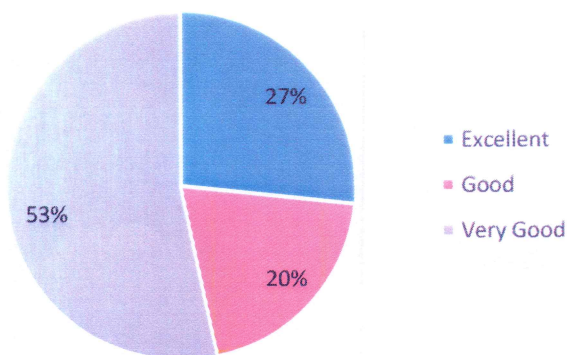

Development of Graduate Attributes