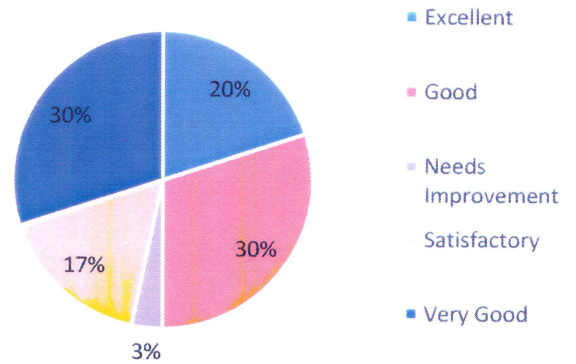

Development of Graduate Attributes