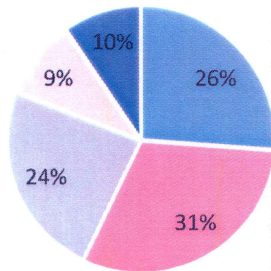

DAAR-UL-REHMAT TRUST'S A.E. KALSEKAR DEGREE COLLEGE

KAUSA, MUMBRA
Permanently Affiliated to University of Mumbai
Accredited by NAAC with B++ Grade
ISO certified 9001:2015

Assistance in freship and scholarship