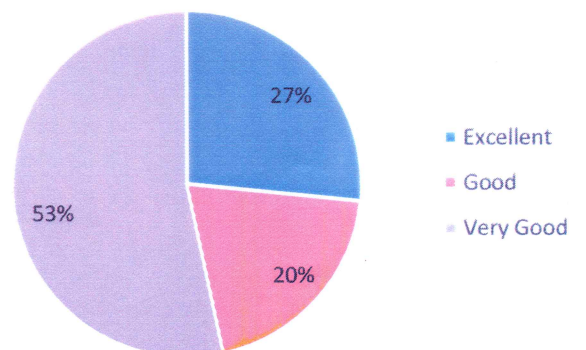

Elective subjects related to the main course