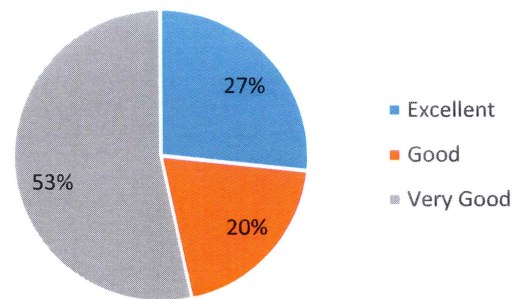

Faculty Curriculum Feedback Analysis 2020-21

The syllabus of your course

Time duration allotted for syllabus completion

Enhancement of skill & competency

Relevance of curriculum in upgrading of knowledge & Understanding