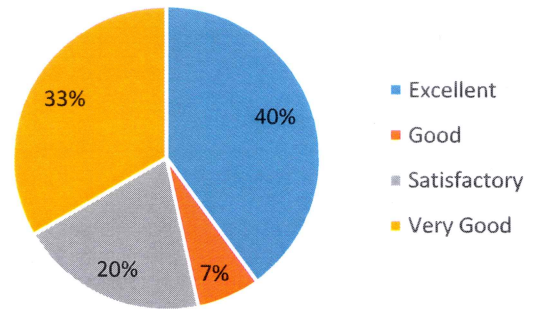

Time duration allotted for syllabus completion