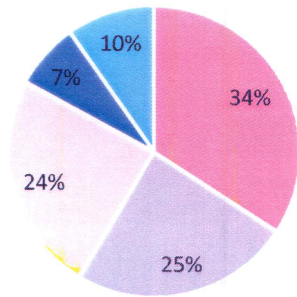

DAAR-UL-REHMAT TRUST'S A.E. KALSEKAR DEGREE COLLEGE

KAUSA, MUMBRA
Permanently Affiliated to University of Mumbai
Accredited by NAAC with B++ Grade
ISO certified 9001:2015

Infrastructure and facilities

administrative office