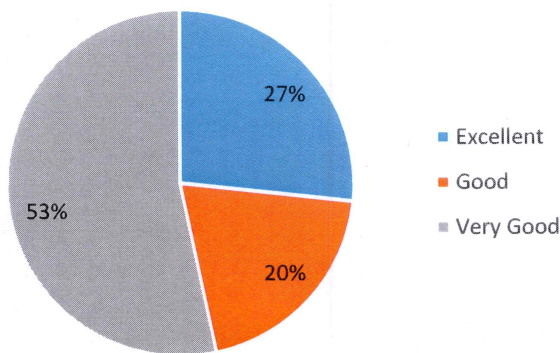

Faculty Curriculum Feedback Analysis 2020-21

The syllabus of your course

Time duration allotted for syllabus completion

Enhancement of skill & competency

Relevance of curriculum in upgrading of knowledge & Understanding