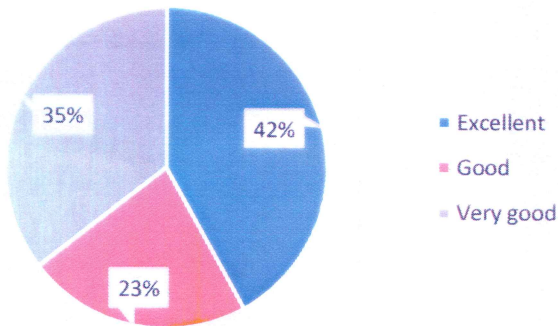

Content of the syllabus of your course

Time duration allotted for syllabus completion

Relevance of curriculum in upgrading of knowledge & Understanding

Blending of theory & practical aspects

Chauhan

Principal
DAAR-UL-REHMAT TRUST'S
A.E. KALSEKAR DEGREE COLLEGE
Kausa, Mumbra, Thane - 400 612.