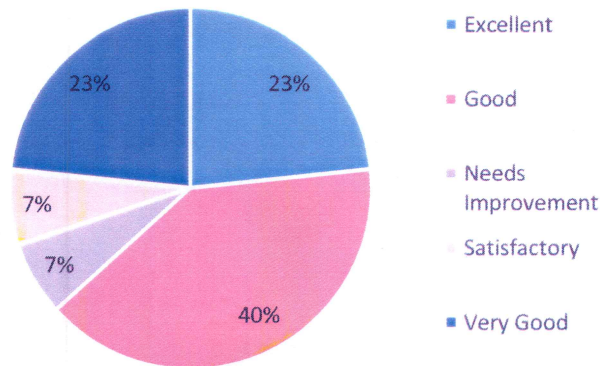

subjects related to the main course