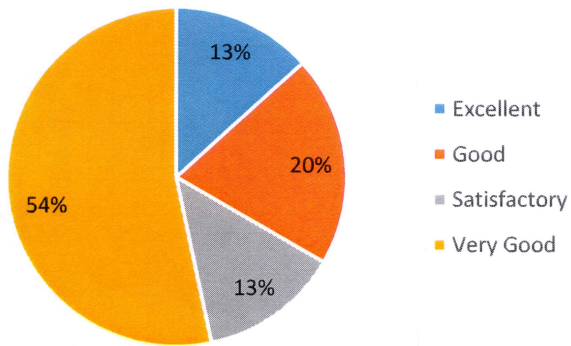

DAAR-UL-REHMAT TRUST'S A.E. KALSEKAR DEGREE COLLEGE

KAUSA, MUMBRA
Permanently Affiliated to University of Mumbai
Accredited by NAAC with B++ Grade
ISO certified 9001:2015

Blending of theory & practical aspects