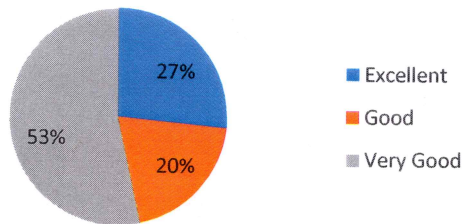

KAUSA, MUMBRA

Permanently Affiliated to University of Mumbai

Accredited with B++ Grade by NAAC

Blending of theory & practical aspects

Career & placement opportunities

Elective subjects related to the main course