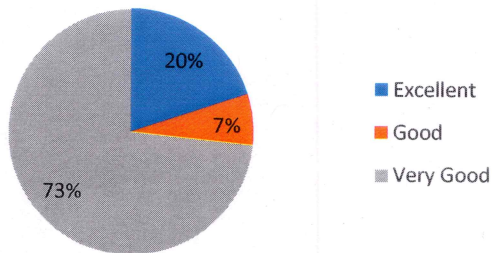

**DAAR-UL-REHMAT TRUST'S
A.E. KALSEKAR DEGREE COLLEGE**

KAUSA, MUMBRA

Permanently Affiliated to University of Mumbai

Accredited with B++ Grade by NAAC

Blending of theory & practical aspects