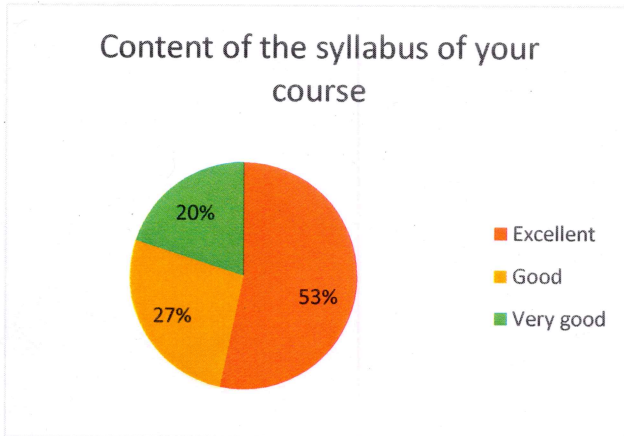

**DAAR-UL-REHMAT TRUST'S
A.E. KALSEKAR DEGREE COLLEGE**

KAUSA, MUMBRA

Permanently Affiliated to University of Mumbai
Accredited with B++ Grade by NAAC

Faculty Curriculum Feedback Analysis 2019-20