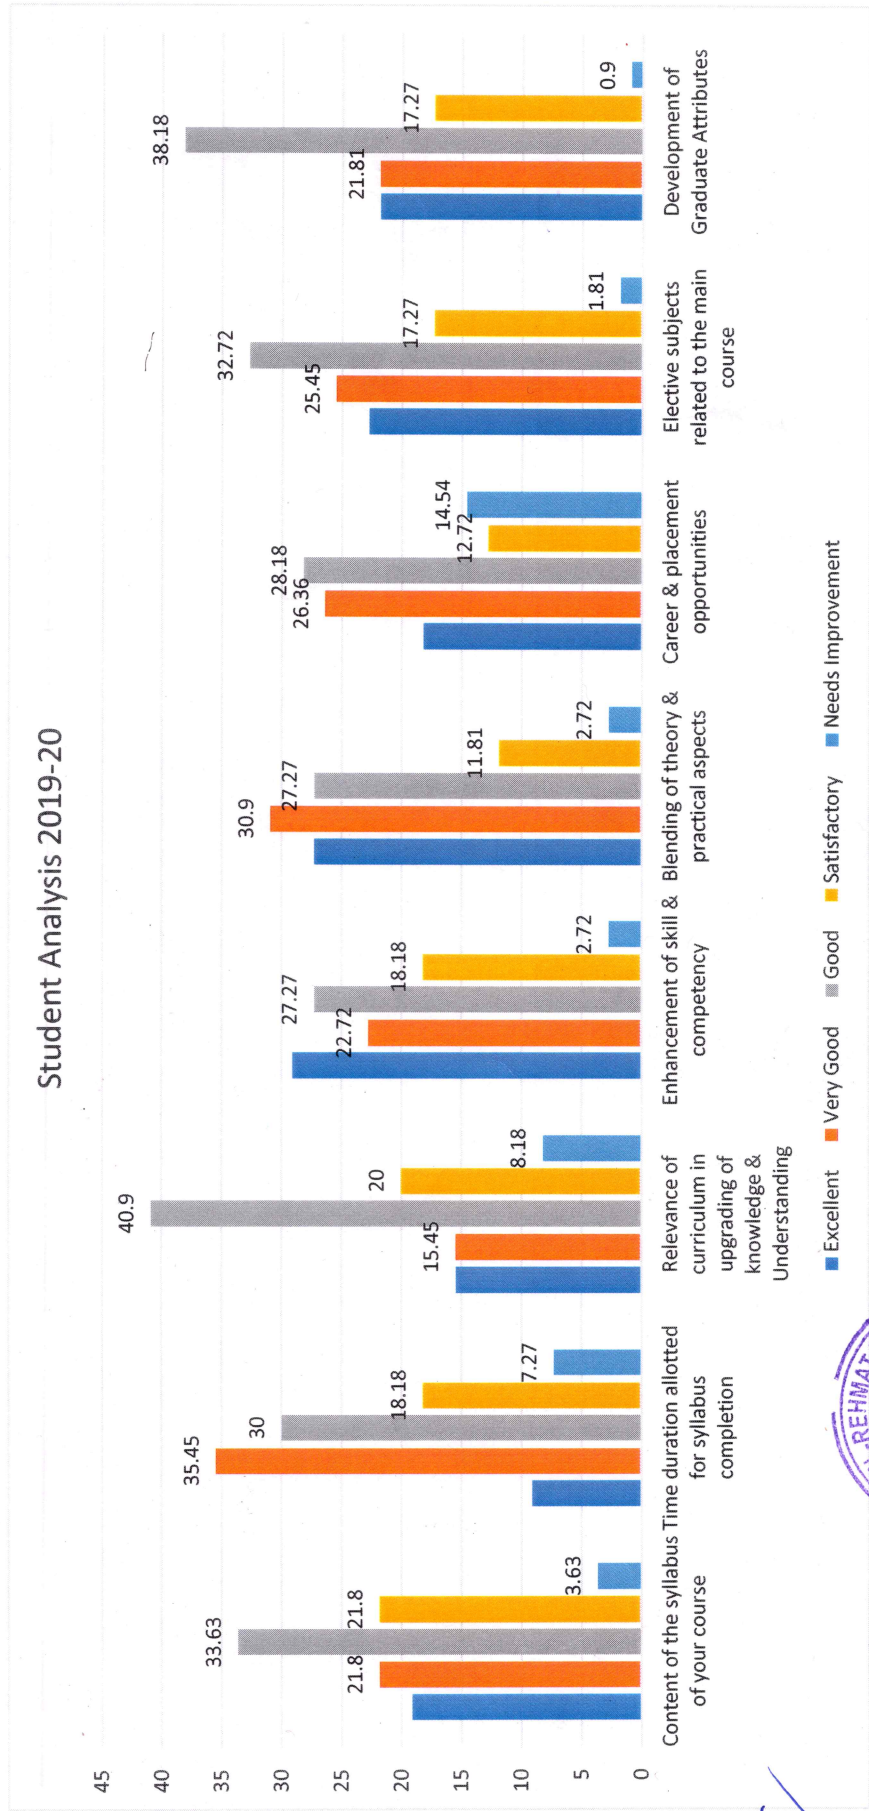

**DAAR-UL-REHMAT TRUST'S
A.E. KALSEKAR DEGREE COLLEGE**

KAUSA, MUMBRA

Permanently Affiliated to University of Mumbai
Accredited with B++ Grade by NAAC
ISO Certified 9001:2015

Student Syllabus Analysis 2019-20