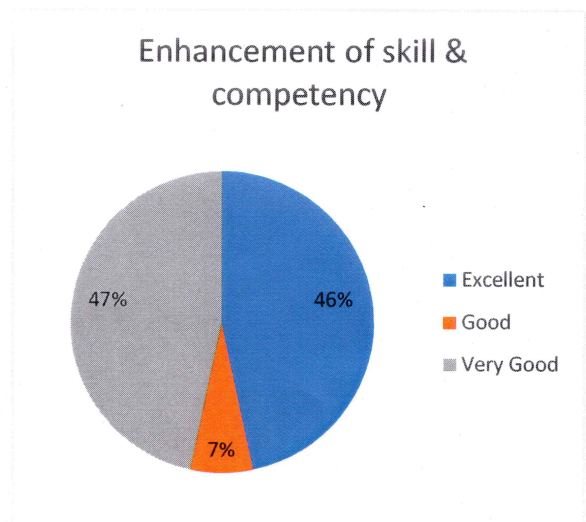

Faculty Curriculum Feedback Analysis 2019-20

Jayane
IOAE

[Signature]
Principal
DAAR-UL-REHMAT TRUST'S
A.E. KALSEKAR DEGREE COLLEGE
Kausa, Mumbra, Thane - 400 612.

**DAAR-UL-REHMAT TRUST'S
A.E. KALSEKAR DEGREE COLLEGE**