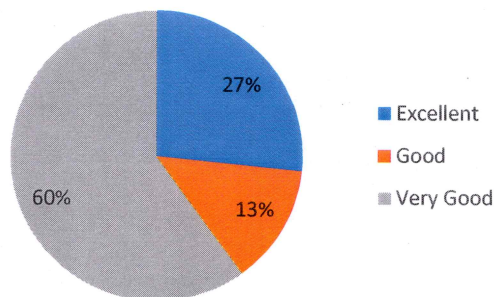

Development of Graduate Attributes