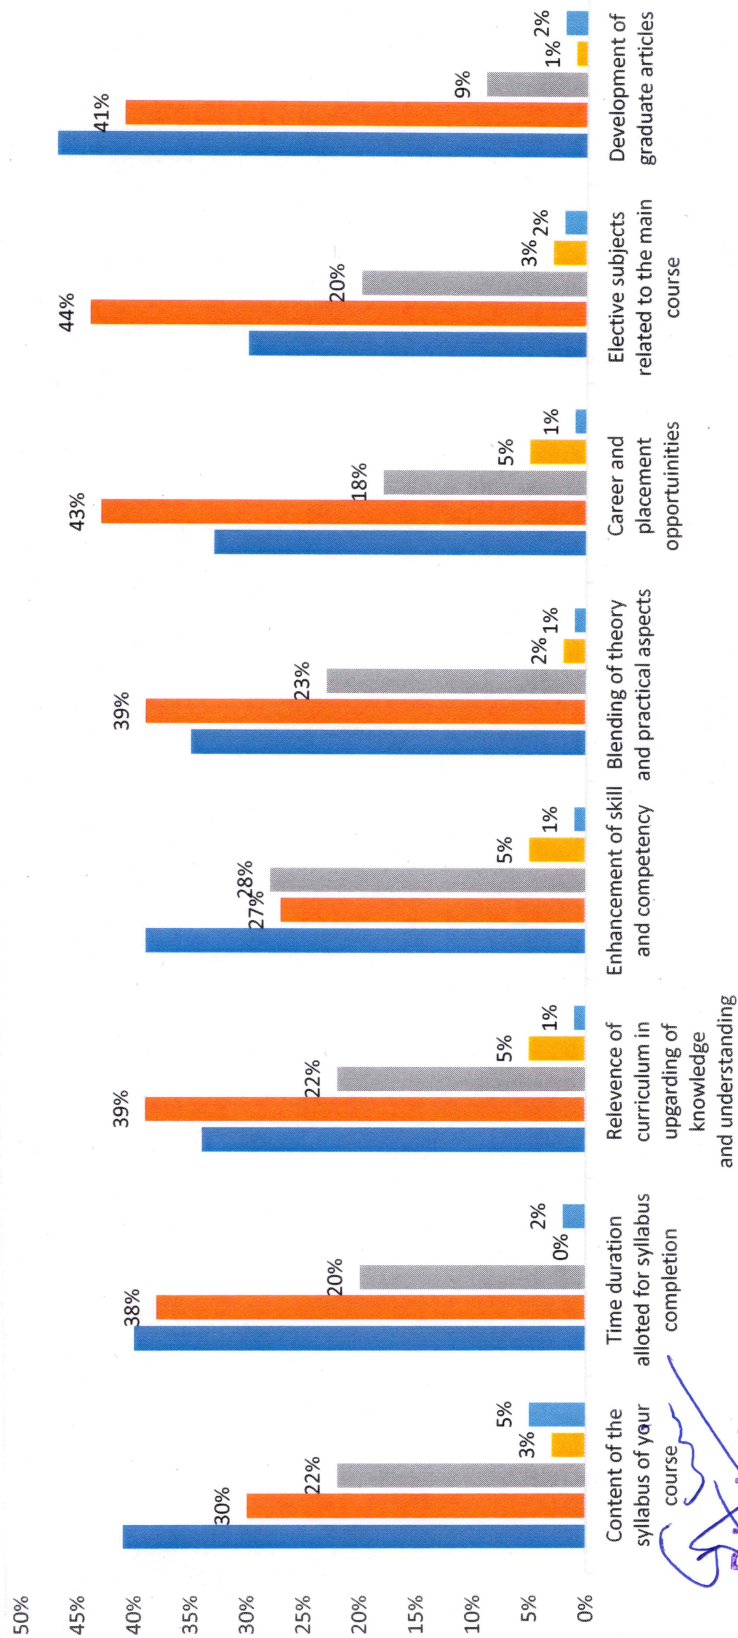

**DAAR-UL-REHMAT TRUST'S
A.E. KALSEKAR DEGREE COLLEGE**

KAUSA, MUMBRA

Permanently Affiliated to University of Mumbai
Accredited with B++ Grade by NAAC
ISO Certified 9001:2015

Alumni Feedback Analysis 2019-20

Alumni Feedback Analysis 2019-20