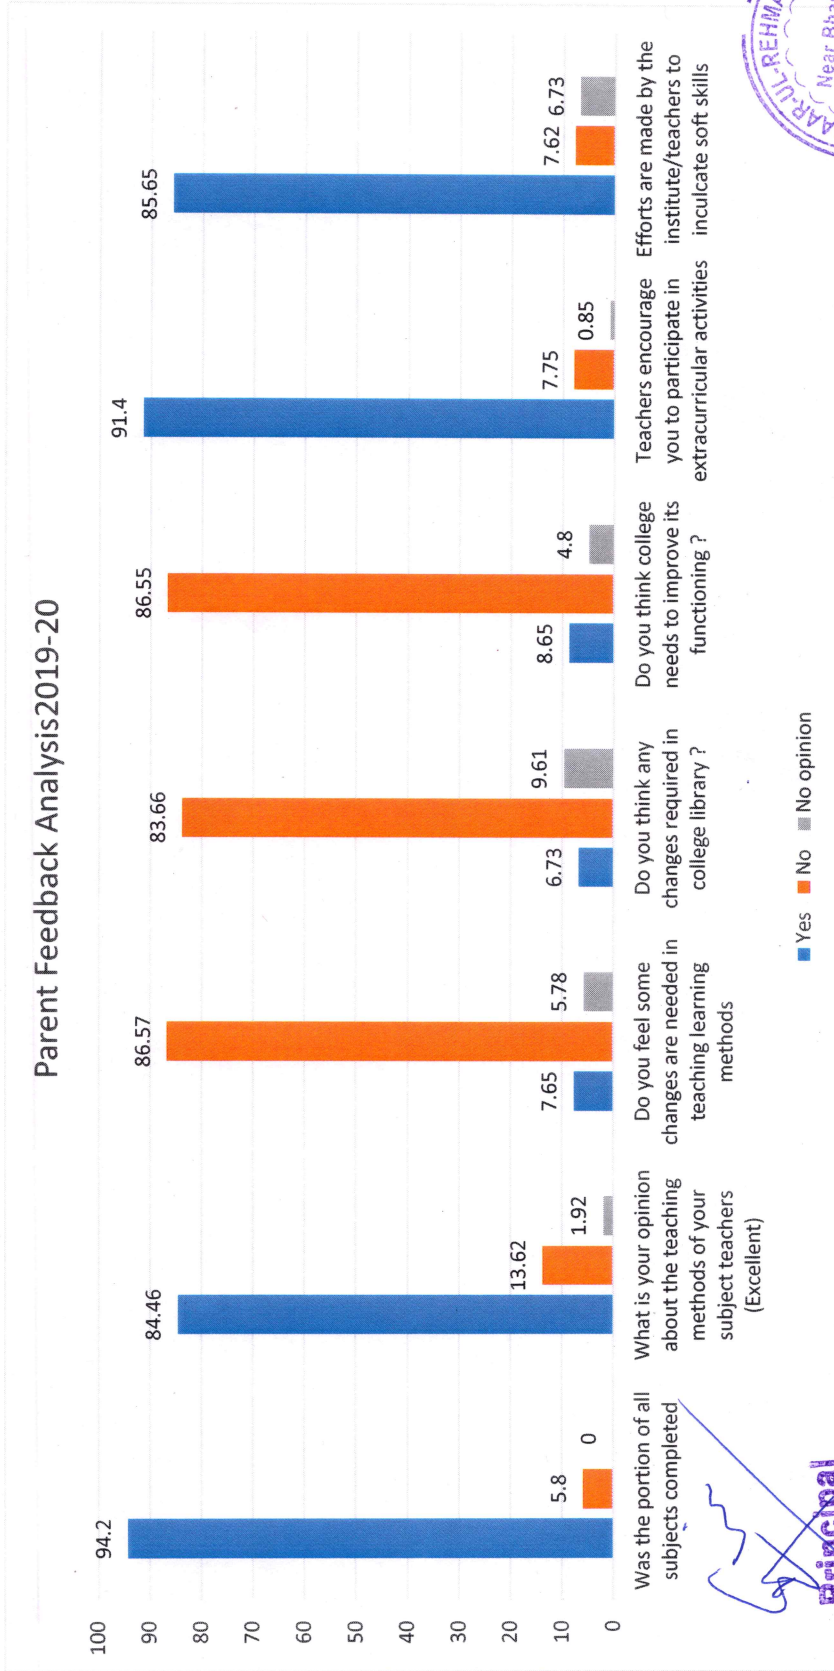

**DAAR-UL-REHMAT TRUST'S
A.E. KALSEKAR DEGREE COLLEGE**

KAUSA, MUMBRA
Permanently Affiliated to University of Mumbai
Accredited with B++ Grade by NAAC
ISO Certified 9001:2015

Parent Feedback Analysis 2019-20

Jayant
IQA

Principal
DAAR-UL-REHMAT TRUST'S
A.E. KALSEKAR DEGREE COLLEGE
Kausa, Mumbai, Thane - 400 612.