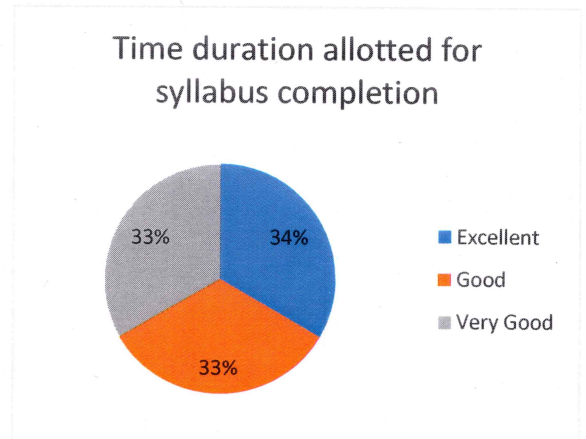

**DAAR-UL-REHMAT TRUST'S
A.E. KALSEKAR DEGREE COLLEGE**

KAUSA, MUMBRA

Permanently Affiliated to University of Mumbai
Accredited with B++ Grade by NAAC

Faculty Curriculum Feedback Analysis 2019-20