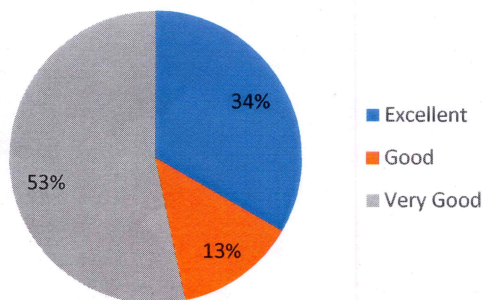

KAUSA, MUMBRA

Permanently Affiliated to University of Mumbai

Accredited with B++ Grade by NAAC

Blending of theory & practical aspects

Career & placement opportunities

Elective subjects related to the main course