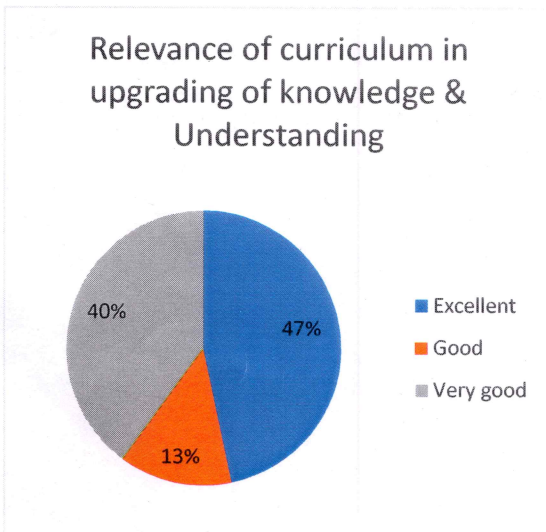

Faculty Curriculum Feedback Analysis 2019-20

Jayane
IOAE

[Signature]
Principal
DAAR-UL-REHMAT TRUST'S
A.E. KALSEKAR DEGREE COLLEGE
Kausa, Mumbra, Thane - 400 612.

**DAAR-UL-REHMAT TRUST'S
A.E. KALSEKAR DEGREE COLLEGE**