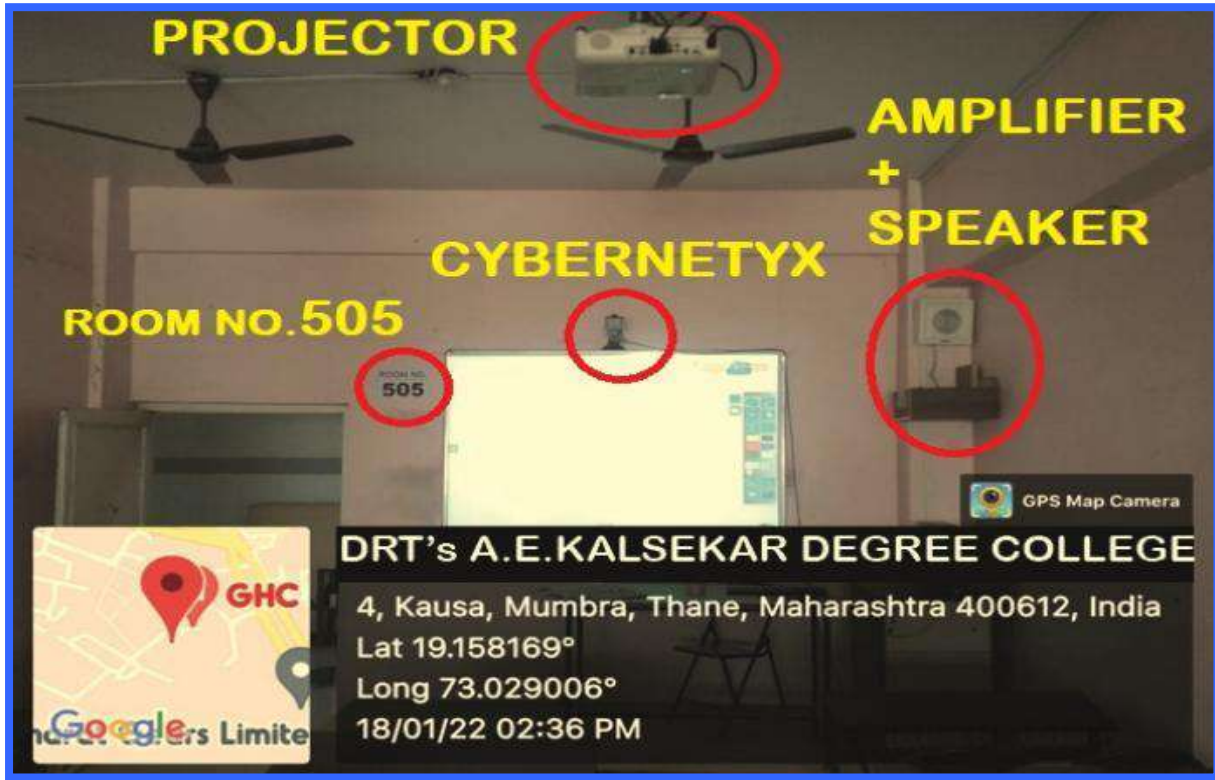

DAAR-UL-REHMAT TRUST's A.E. KALSEKAR DEGREE COLLEGE

KAUSA, MUMBRA
Permanently Affiliated to University of Mumbai
Accredited by NAAC with B++ Grade
ISO certified 9001: 2015