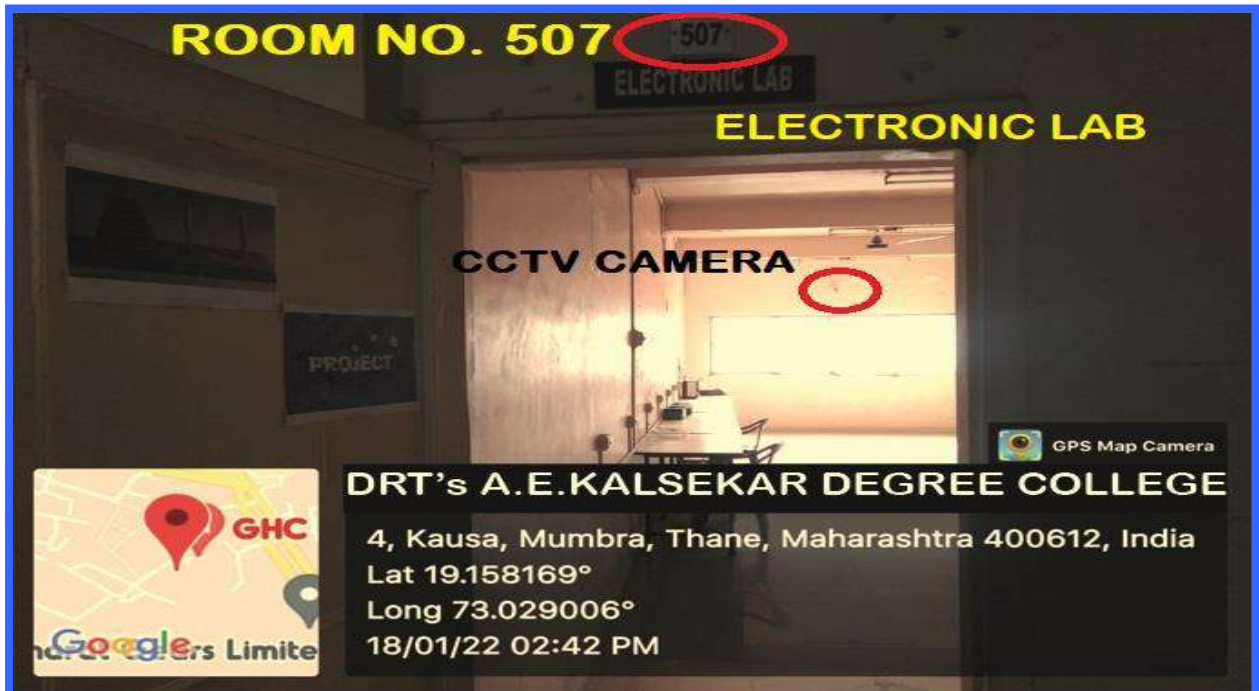

DAAR-UL-REHMAT TRUST'S A.E. KALSEKAR DEGREE COLLEGE

KAUSA, MUMBRA
Permanently Affiliated to University of Mumbai
Accredited by NAAC with B++ Grade
ISO certified 9001: 2015