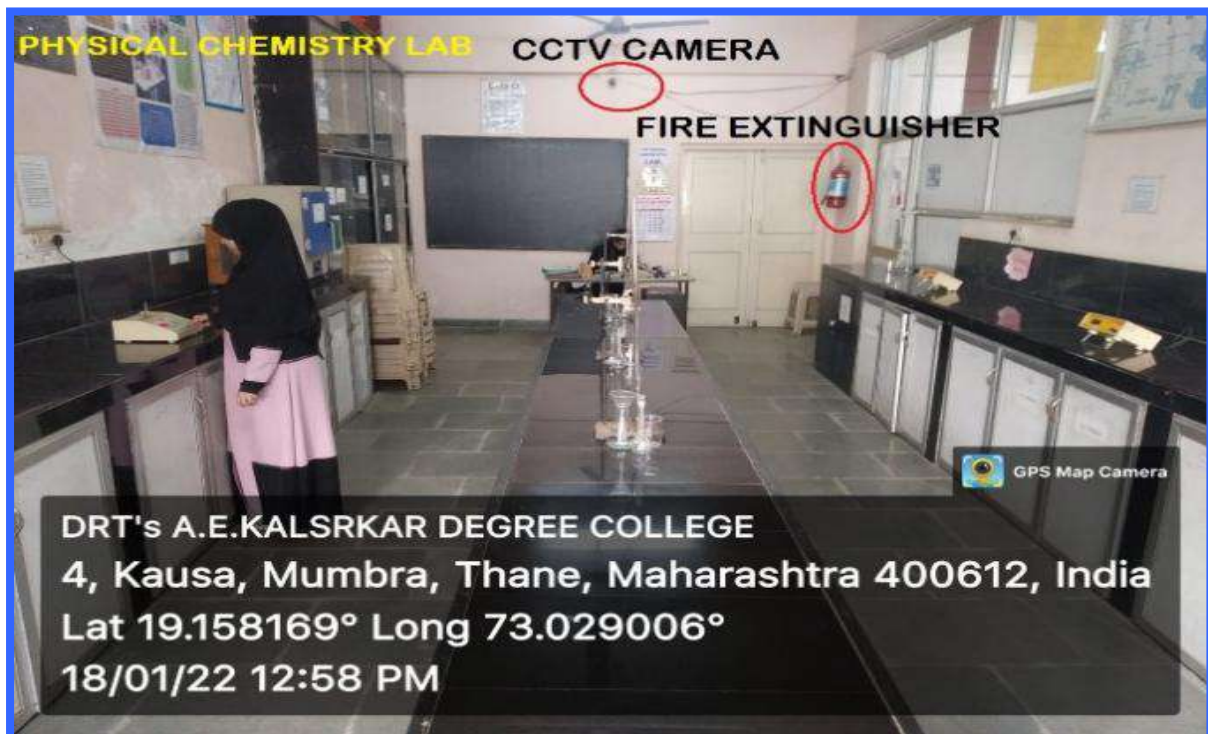

DAAR-UL-REHMAT TRUST's
A.E. KALSEKAR DEGREE COLLEGE

KAUSA, MUMBRA
Permanently Affiliated to University of Mumbai
Accredited by NAAC with B++ Grade
ISO certified 9001: 2015