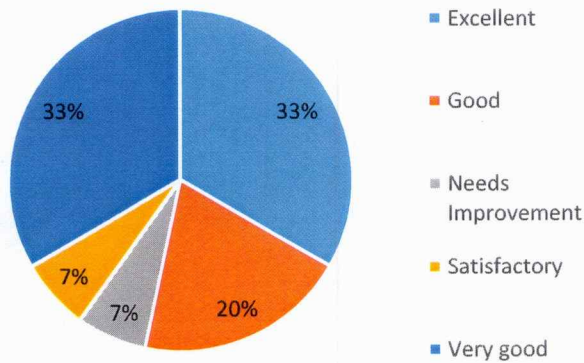

**DAAR-UL-REHMAT TRUST'S
A.E. KALSEKAR DEGREE COLLEGE**

KAUSA, MUMBRA
Permanently Affiliated to University of Mumbai
Accredited by NAAC with B++ Grade
ISO certified 9001:2015

Faculty Curriculum Feedback Analysis 2020-21

The syllabus of your course