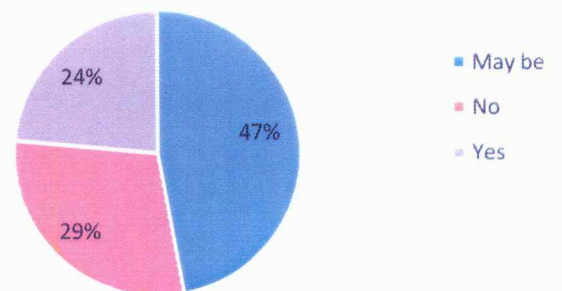

Current syllabus is need based

Chauhan

Principal
DAAR-UL-REHMAT TRUST'S
A.E. KALSEKAR DEGREE COLLEGE
Kausa, Mumbra, Thane - 400 612.