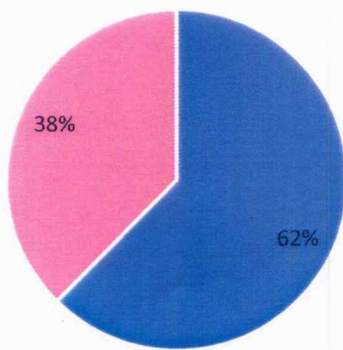

DAAR-UL-REHMAT TRUST'S A.E. KALSEKAR DEGREE COLLEGE

KAUSA, MUMBRA

Permanently Affiliated to University of Mumbai

Accredited by NAAC with B++ Grade

ISO certified 9001:2015

How satisfied are you with the student/s work performance
[Ability to contribute to the goal of the organization]

- Excellent
- Very Good
- Good
- Satisfactory
- Need Improment