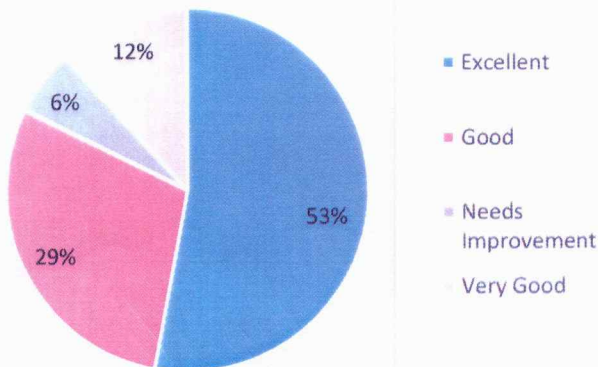

Leadership/Team Spirit