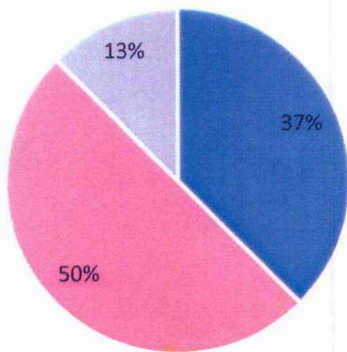

DAAR-UL-REHMAT TRUST'S A.E. KALSEKAR DEGREE COLLEGE

KAUSA, MUMBRA

Permanently Affiliated to University of Mumbai

Accredited by NAAC with B++ Grade

ISO certified 9001:2015

How satisfied are you with the student/s work performance
[Creative in response to workplace challenges]

- Excellent
- Very Good
- Good
- Satisfactory
- Need Improvement