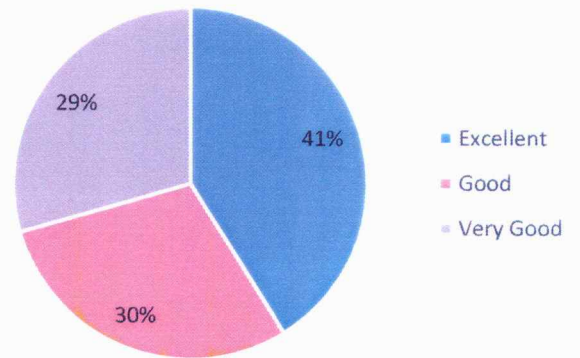

Employees ability to contribute to organisation goals