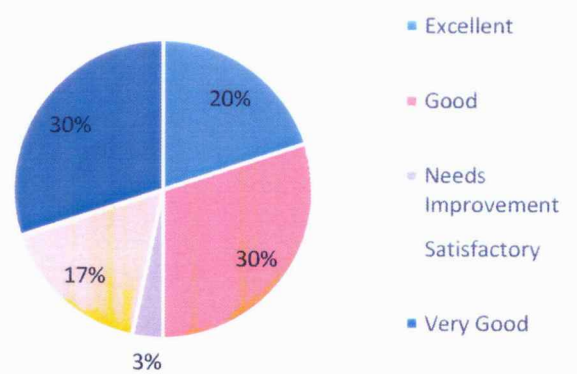

Development of Graduate Attributes