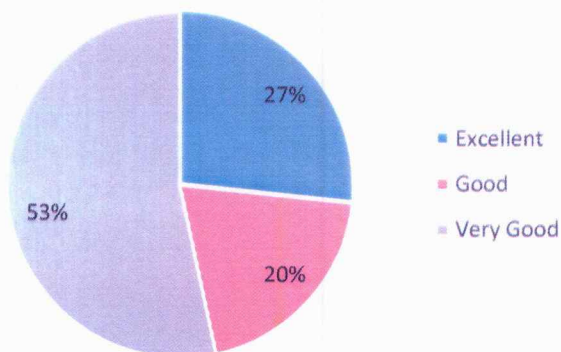

Faculty Curriculum Feedback Analysis 2020-21

The syllabus of your course

Time duration allotted for syllabus completion

Enhancement of skill & competency

Relevance of curriculum in upgrading of knowledge & Understanding