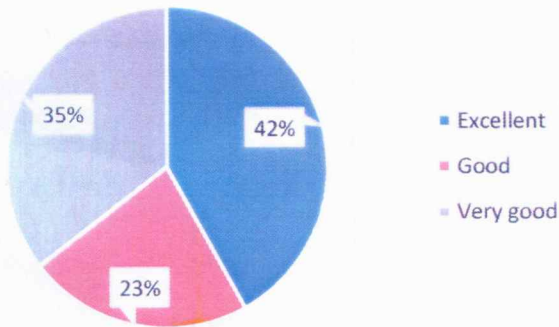

Content of the syllabus of your course

Time duration allotted for syllabus completion

Relevance of curriculum in upgrading of knowledge & Understanding

Blending of theory & practical aspects

Char

Principal
 DAAR-UL-REHMAT TRUST'S
 A.E. KALSEKAR DEGREE COLLEGE
 Kausa, Mumbra, Thane - 400 612.