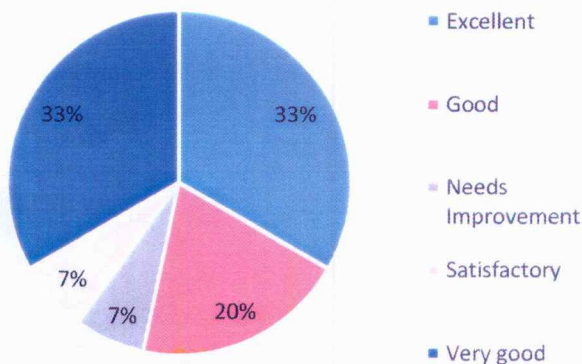

Faculty Curriculum Feedback Analysis 2020-21

The syllabus of your course

Time duration allotted for syllabus completion

Enhancement of skill & competency

Relevance of curriculum in upgrading of knowledge & Understanding