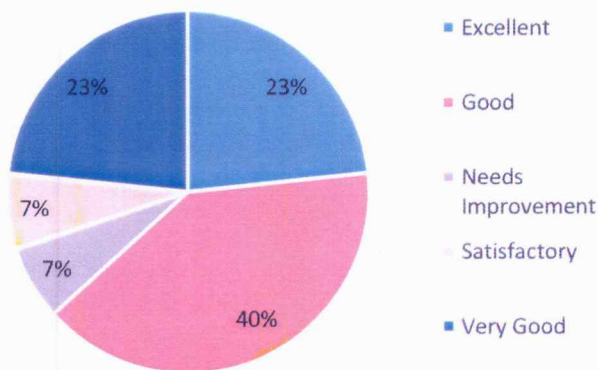

subjects related to the main course