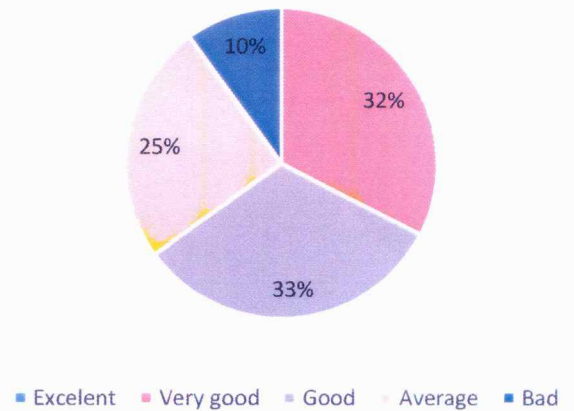

Curriculum Feedback

content of the syllabus

time duration allotted for syllabus
completeion

Enhancement of skills and competency

Principal
DAAR-UL-REHMAT TRUST'S
A.E. KALSEKAR DEGREE COLLEGE
 Kausa, Mumbra, Thane - 400 612.