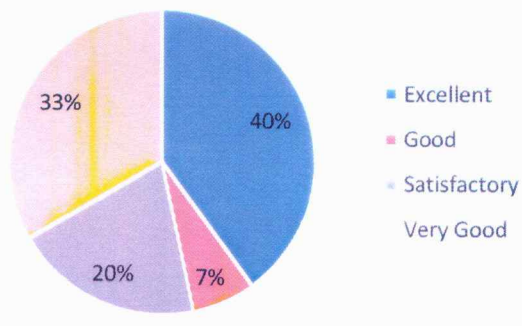

Faculty Curriculum Feedback Analysis 2020-21

The syllabus of your course

Time duration allotted for syllabus completion

Enhancement of skill & competency

Relevance of curriculum in upgrading of knowledge & Understanding