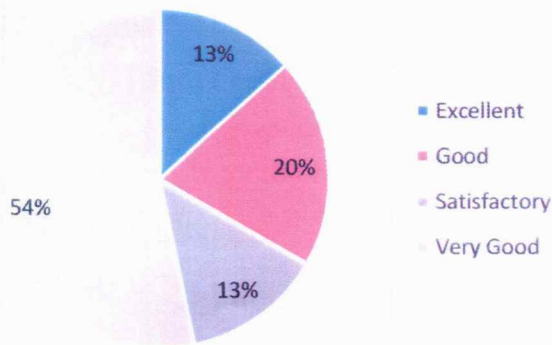

DAAR-UL-REHMAT TRUST'S A.E. KALSEKAR DEGREE COLLEGE

KAUSA, MUMBRA
Permanently Affiliated to University of Mumbai
Accredited by NAAC with B++ Grade
ISO certified 9001:2015

Blending of theory & practical aspects