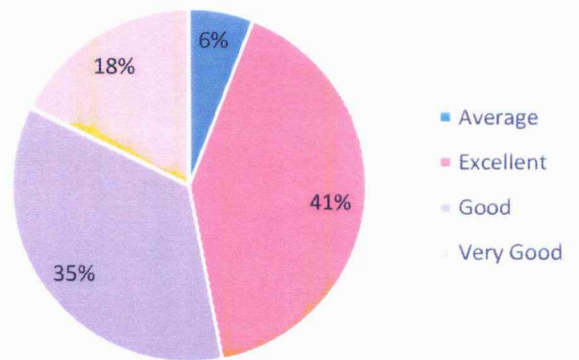

Curriculum effective in developing innovative thinking