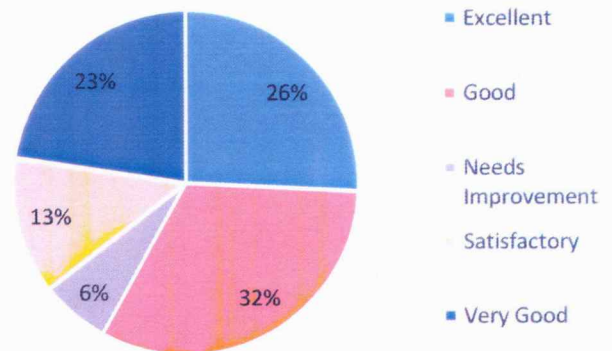

Content of the syllabus of your course

Time duration allotted for syllabus completion

Relevance of curriculum in upgrading of knowledge & Understanding

Blending of theory & practical aspects

Char

Principal
 DAAR-UL-REHMAT TRUST'S
 A.E. KALSEKAR DEGREE COLLEGE
 Kausa, Mumbra, Thane - 400 612.