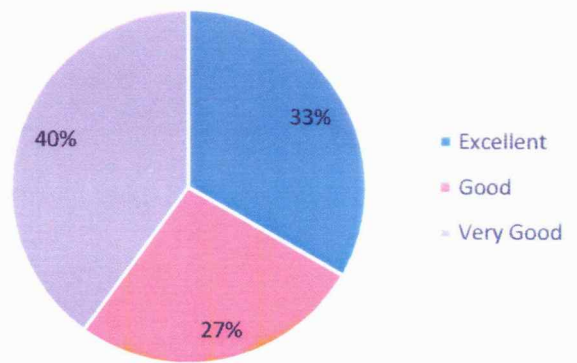

Career & placement opportunities