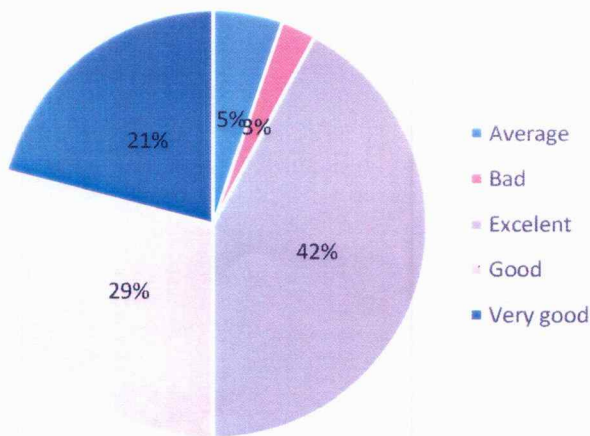

Curriculum Feedback

content of the syllabus

time duration allotted for syllabus
completeion

Enhancement of skills and competency

Principal
DAAR-UL-REHMAT TRUST'S
A.E. KALSEKAR DEGREE COLLEGE
 Kausa, Mumbra, Thane - 400 612.