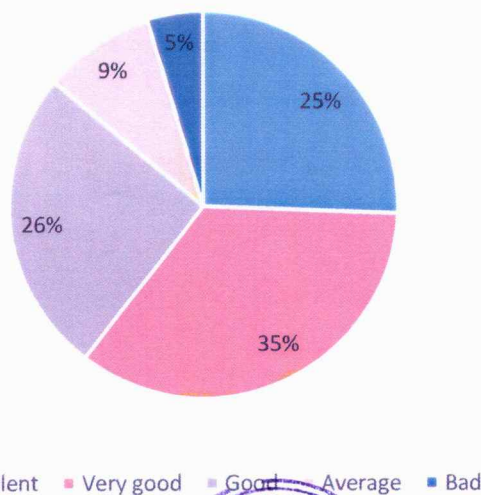

Curriculum Feedback

content of the syllabus

time duration allotted for syllabus
completeion

Enhancement of skills and competency

Principal
DAAR-UL-REHMAT TRUST'S
A.E. KALSEKAR DEGREE COLLEGE
 Kausa, Mumbra, Thane - 400 612.