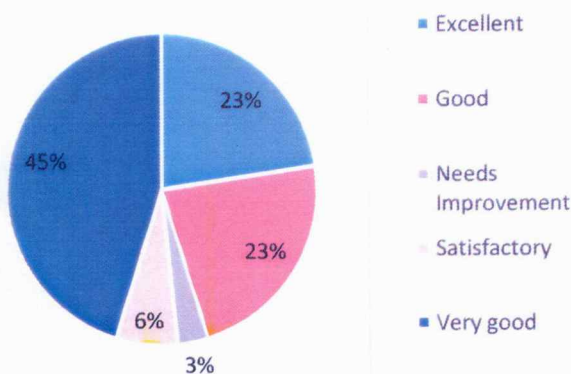

Content of the syllabus of your course

Time duration allotted for syllabus completion

Relevance of curriculum in upgrading of knowledge & Understanding

Blending of theory & practical aspects

Char

Principal
 DAAR-UL-REHMAT TRUST'S
 A.E. KALSEKAR DEGREE COLLEGE
 Kausa, Mumbra, Thane - 400 612.