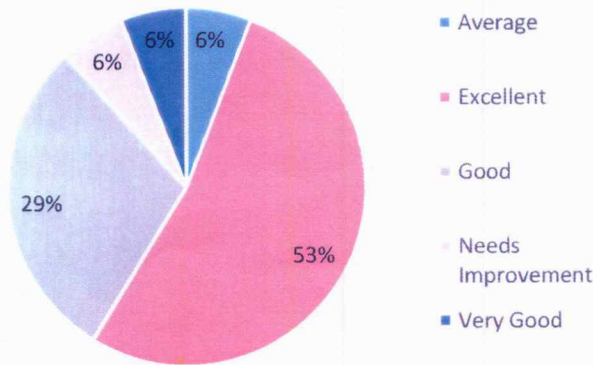

DAAR-UL-REHMAT TRUST'S A.E. KALSEKAR DEGREE COLLEGE

KAUSA, MUMBRA
Permanently Affiliated to University of Mumbai
Accredited by NAAC with B++ Grade
ISO certified 9001:2015

Employer's Feedback Analysis 2020-2021

Curriculum Relevance for employability