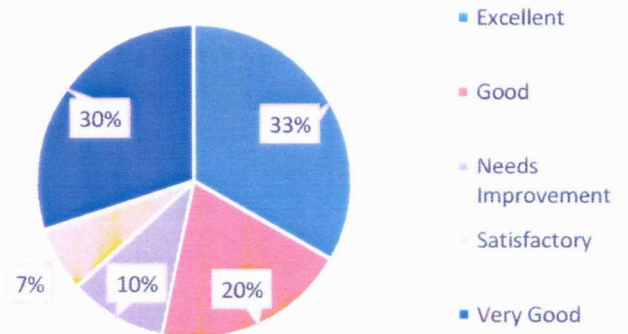

Content of the syllabus of your course

Time duration allotted for syllabus completion

Relevance of curriculum in upgrading of knowledge & Understanding

Blending of theory & practical aspects

Char

Principal
 DAAR-UL-REHMAT TRUST'S
 A.E. KALSEKAR DEGREE COLLEGE
 Kausa, Mumbra, Thane - 400 612.