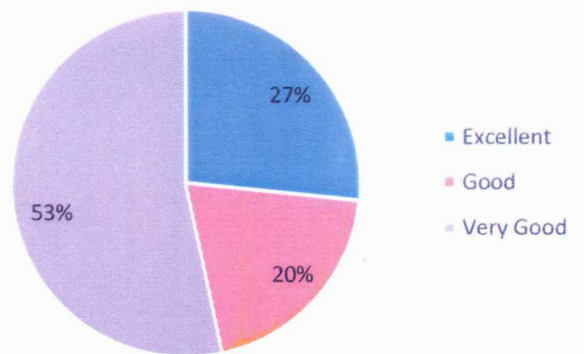

Blending of theory & practical aspects

Career & placement opportunities

Development of Graduate Attributes

Elective subjects related to the main course

Chaus

Principal
 DAAR-UL-REHMAT TRUST'S
 A.E. KALSEKAR DEGREE COLLEGE
 Kausa, Mumbra, Thane - 400 612.