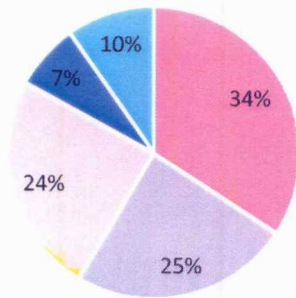

DAAR-UL-REHMAT TRUST'S A.E. KALSEKAR DEGREE COLLEGE

KAUSA, MUMBRA
Permanently Affiliated to University of Mumbai
Accredited by NAAC with B++ Grade
ISO certified 9001:2015

Infrastructure and facilities

administrative office