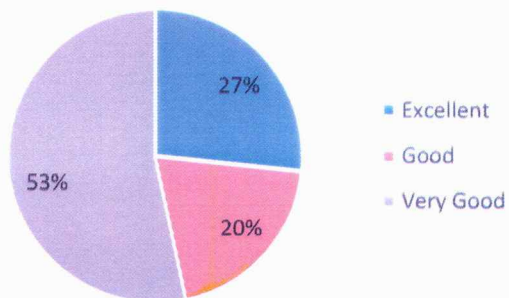

Faculty Curriculum Feedback Analysis 2020-21

The syllabus of your course

Time duration allotted for syllabus completion

Enhancement of skill & competency

Relevance of curriculum in upgrading of knowledge & Understanding