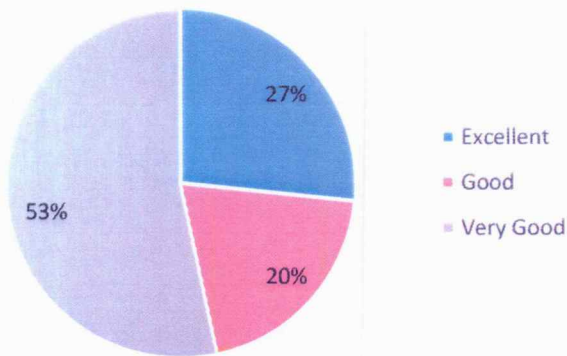

Development of Graduate Attributes