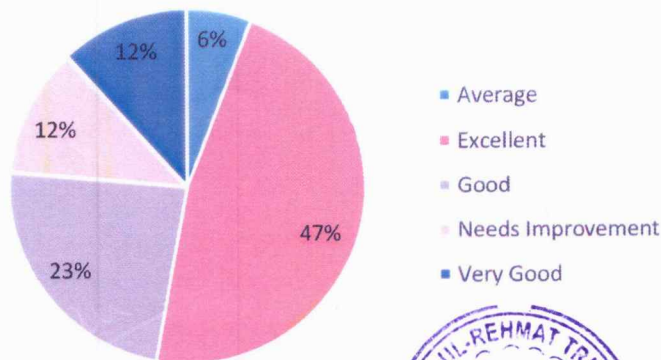

Syllabus effective in developing skill oriented Human Resources

Chauhan

Principal
DAAR-UL-REHMAT TRUST'S
A.E. KALSEKAR DEGREE COLLEGE
Kausa, Mumbra, Thane - 400 612.