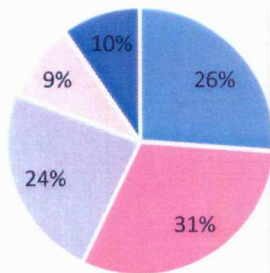

DAAR-UL-REHMAT TRUST'S A.E. KALSEKAR DEGREE COLLEGE

KAUSA, MUMBRA

Permanently Affiliated to University of Mumbai

Accredited by NAAC with B++ Grade

ISO certified 9001:2015

Assistance in freship and scholarship