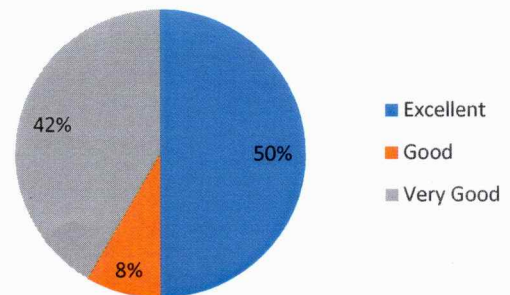

Enhancement of skill & competency