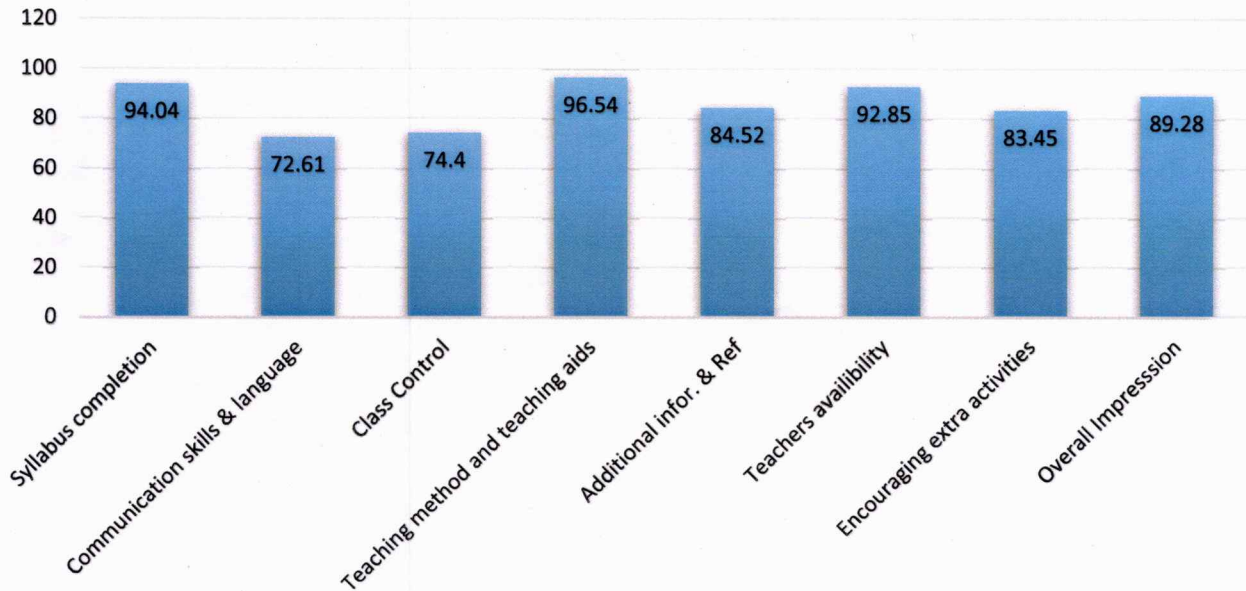

DAAR-UL-REHMAT TRUST'S
A.E. KALSEKAR DEGREE COLLEGE

KAUSA, MUMBRA

Permanently Affiliated to University of Mumbai

Accredited with B++ Grade by NAAC

BMS

BSC

Jayant