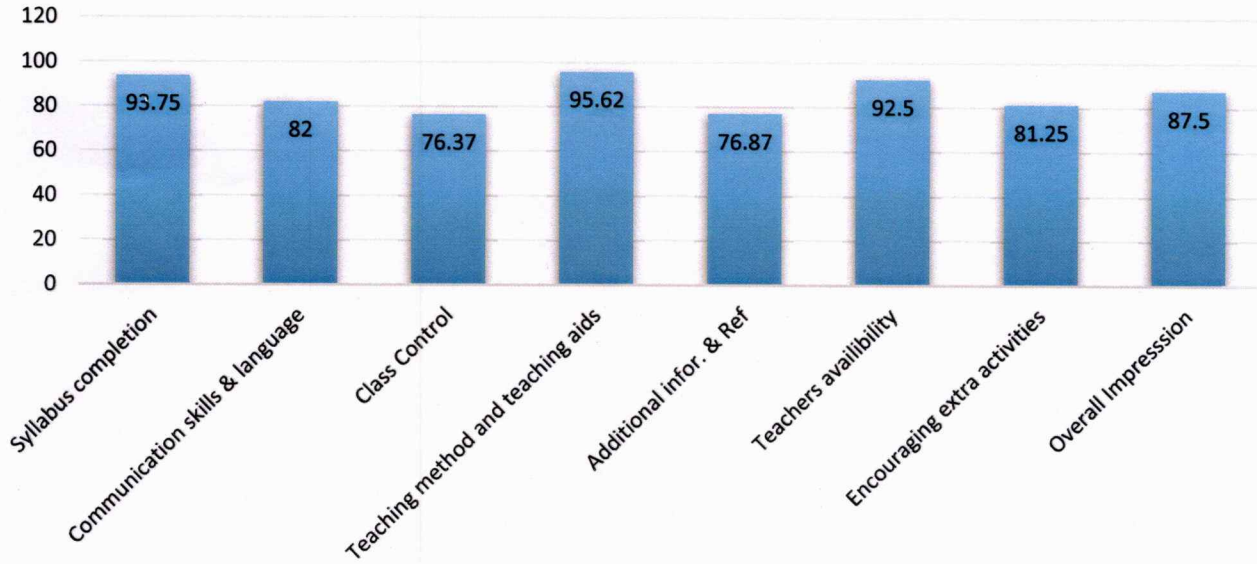

DAAR-UL-REHMAT TRUST'S
A.E. KALSEKAR DEGREE COLLEGE

KAUSA, MUMBRA

Permanently Affiliated to University of Mumbai

Accredited with B++ Grade by NAAC

BMS