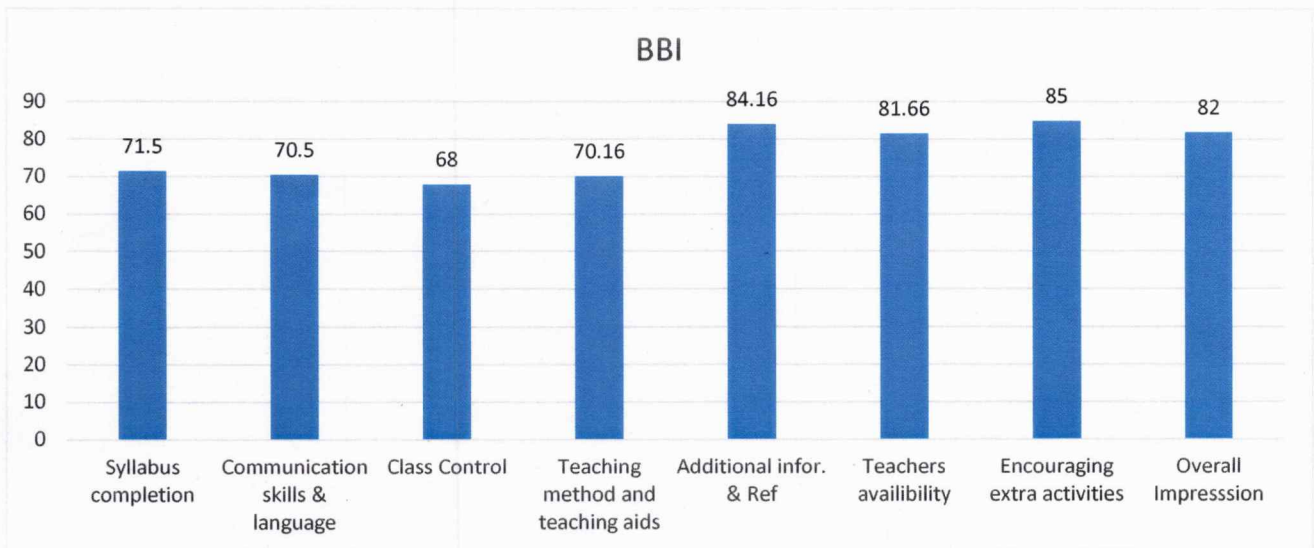

**DAAR-UL-REHMAT TRUST'S
A.E. KALSEKAR DEGREE COLLEGE**

KAUSA, MUMBRA

Permanently Affiliated to University of Mumbai
Accredited with B++ Grade by NAAC