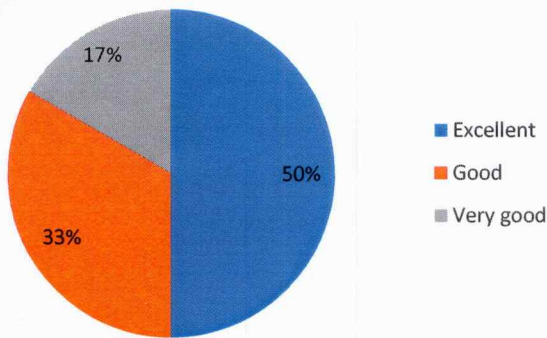

KAUSA, MUMBRA

Permanently Affiliated to University of Mumbai  
Accredited with B++ Grade by NAAC

**Faculty Curriculum Feedback Analysis 2018-19**

Content of the syllabus of your course

Time duration allotted for syllabus completion