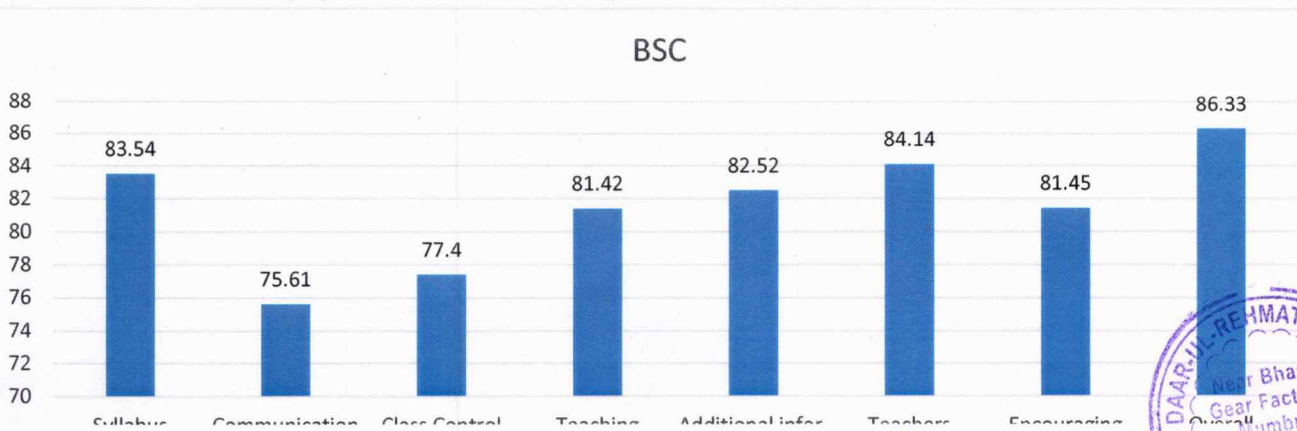

**Alumni feedback(BScIT 2018-19)**

*Jayant*

**DAAR-UL-REHMAT TRUST'S  
A.E. KALSEKAR DEGREE COLLEGE**

KAUSA, MUMBRA

Permanently Affiliated to University of Mumbai

Accredited with B++ Grade by NAAC

**Parent feedback analysis 2018-19**