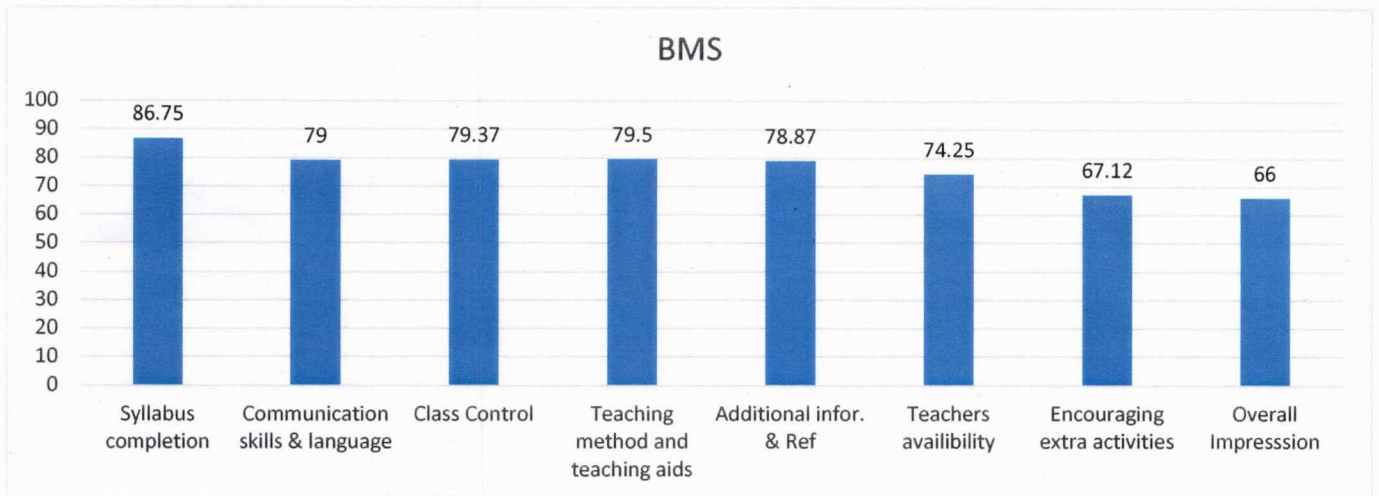

**DAAR-UL-REHMAT TRUST'S
A.E. KALSEKAR DEGREE COLLEGE**

KAUSA, MUMBRA

Permanently Affiliated to University of Mumbai
Accredited with B++ Grade by NAAC