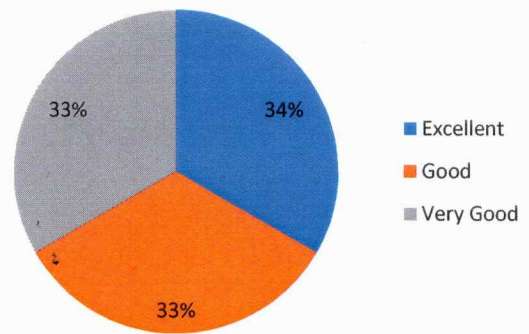

KAUSA, MUMBRA

Permanently Affiliated to University of Mumbai  
Accredited with B++ Grade by NAAC

**Faculty Curriculum Feedback Analysis 2018-19**

Content of the syllabus of your course

Time duration allotted for syllabus completion