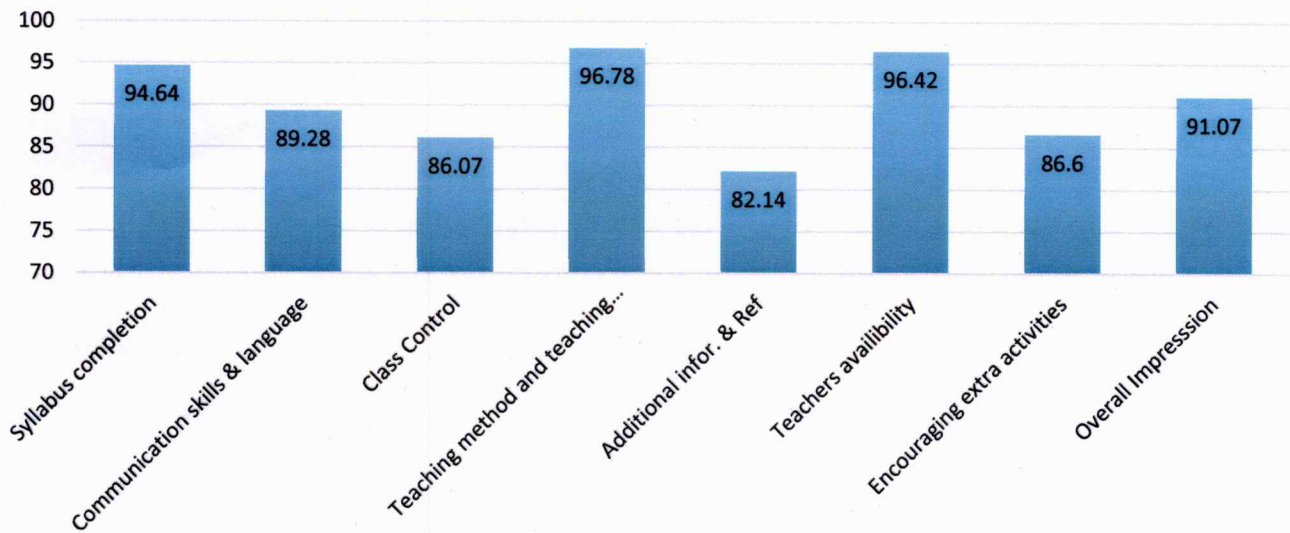

DAAR-UL-REHMAT TRUST'S  
**A.E. KALSEKAR DEGREE COLLEGE**

KAUSA, MUMBRA

Permanently Affiliated to University of Mumbai

Accredited with B++ Grade by NAAC

**Student Feedback Analysis 2018-19**

**BA**

**BCOM**