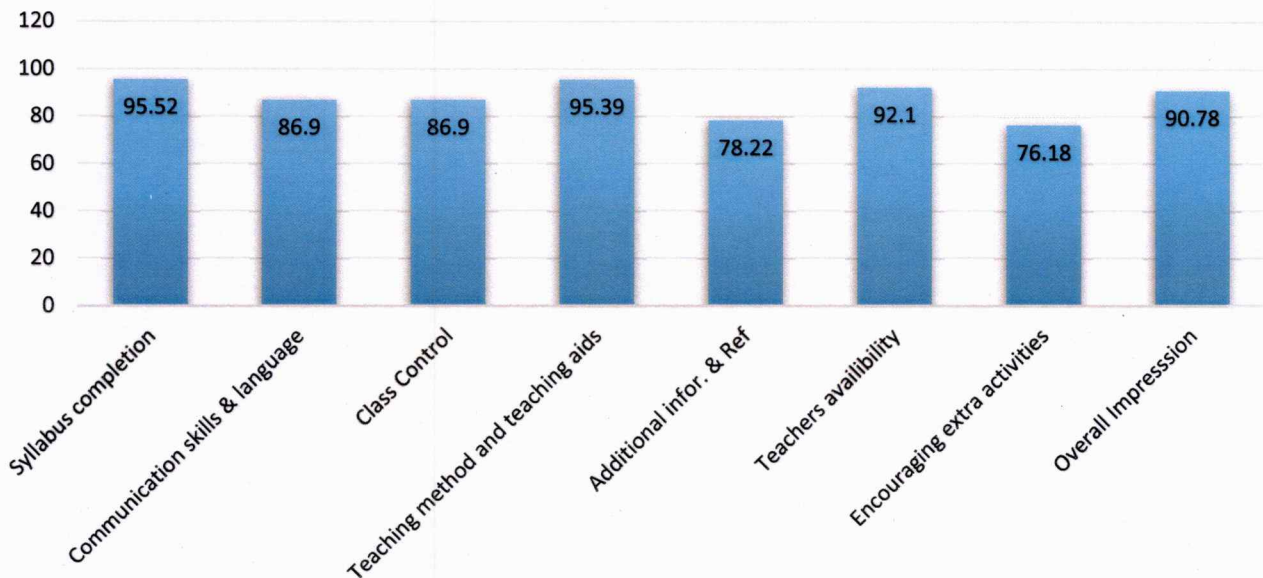

DAAR-UL-REHMAT TRUST'S  
**A.E. KALSEKAR DEGREE COLLEGE**

KAUSA, MUMBRA

Permanently Affiliated to University of Mumbai

Accredited with B++ Grade by NAAC

**Student Feedback Analysis 2018-19**

**BA**

**BCOM**