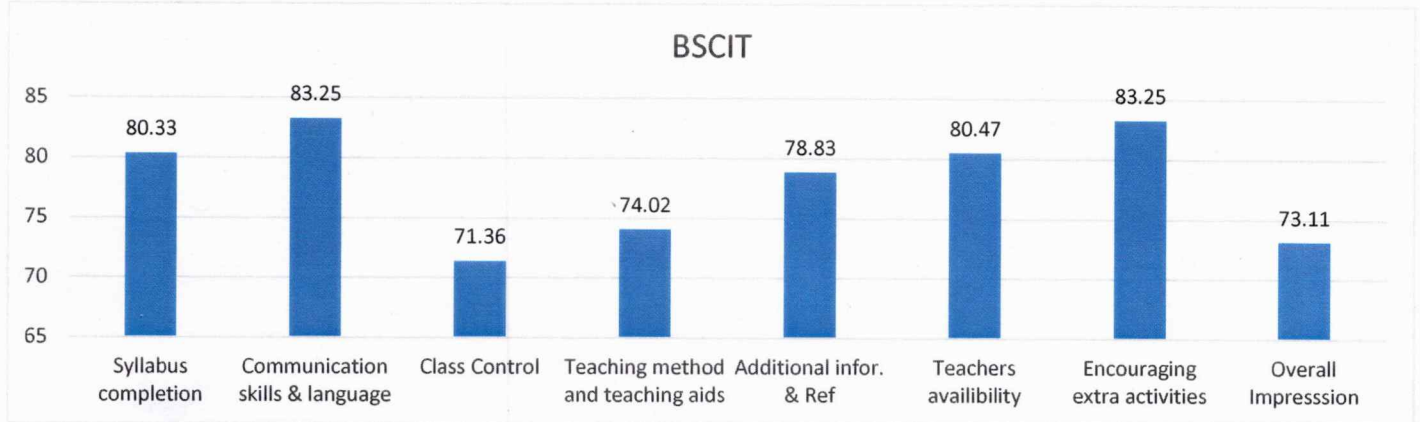

**DAAR-UL-REHMAT TRUST'S
A.E. KALSEKAR DEGREE COLLEGE**

KAUSA, MUMBRA

Permanently Affiliated to University of Mumbai
Accredited with B++ Grade by NAAC