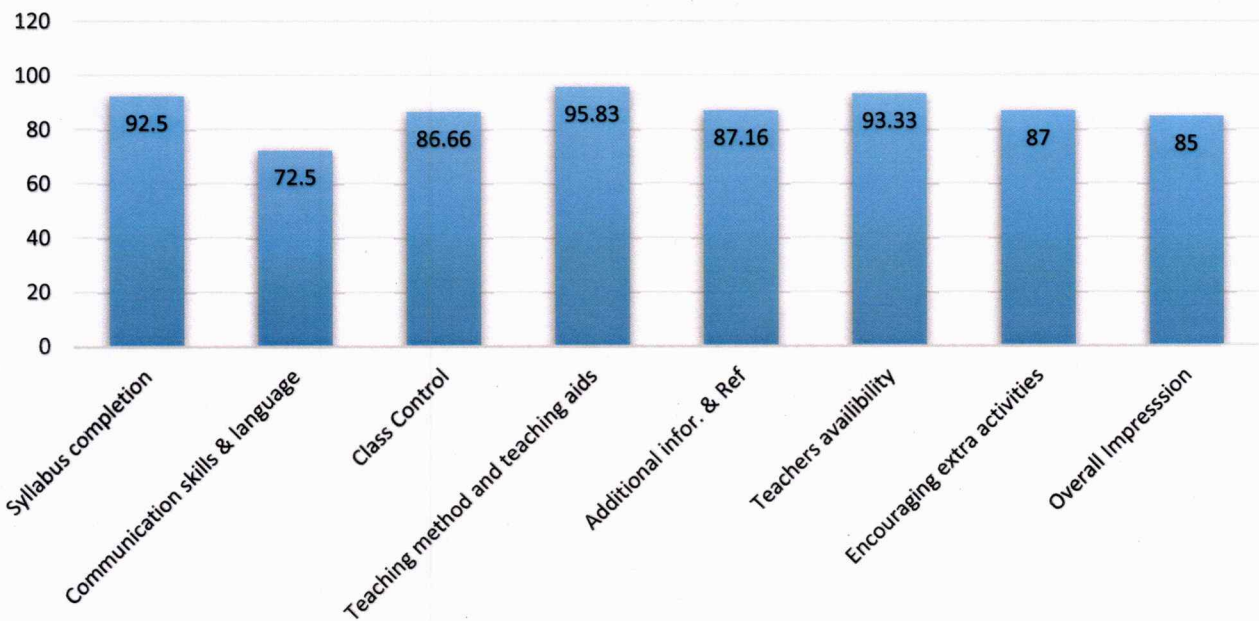

DAAR-UL-REHMAT TRUST'S
A.E. KALSEKAR DEGREE COLLEGE

KAUSA, MUMBRA

Permanently Affiliated to University of Mumbai

Accredited with B++ Grade by NAAC

BSCIT

BBI

Jayara