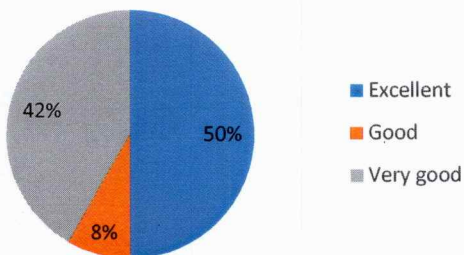

Relevance of curriculum in upgrading of knowledge & Understanding