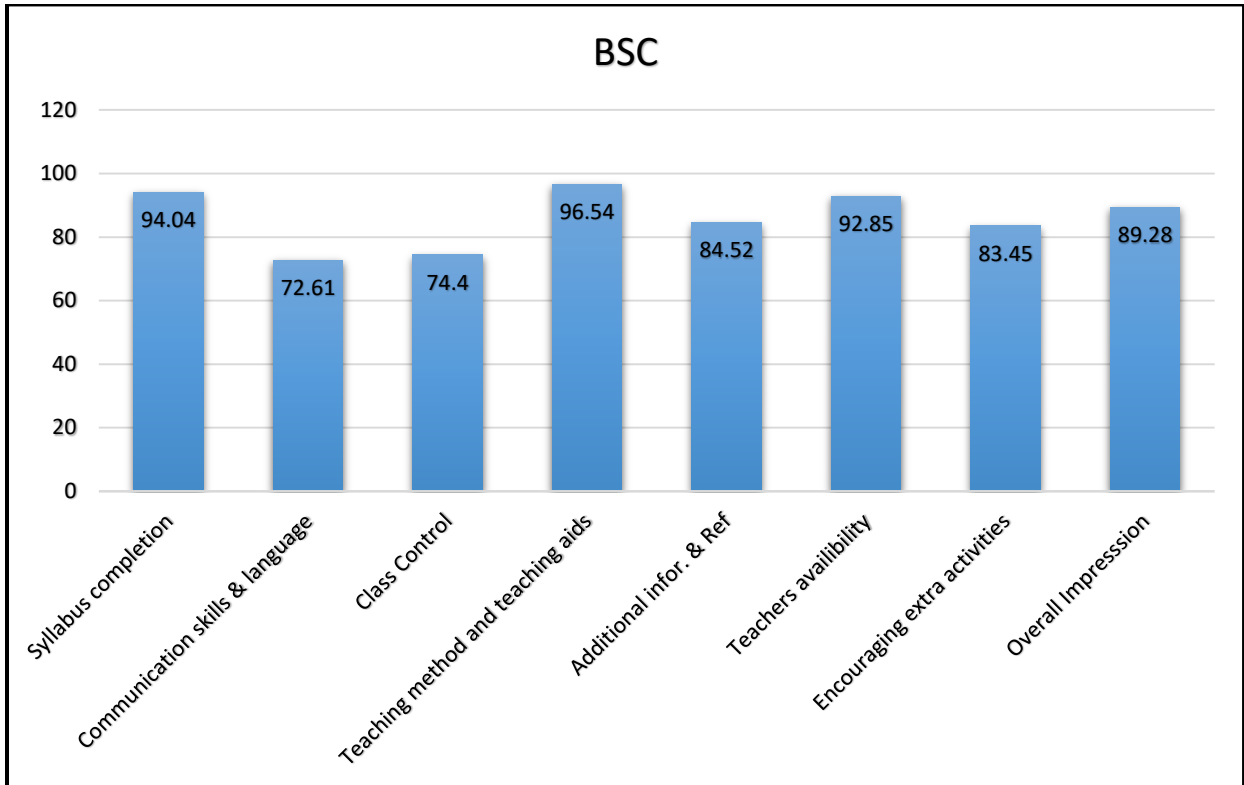

DAAR-UL-REHMAT TRUST'S
A.E.KALSEKAR DEGREE COLLEGE

Permanently Affiliated to University of Mumbai

Accredited by NAAC with "B++" Grade

ISO Certified 9001 : 2015

Kausa Mumbra, Thane-400612