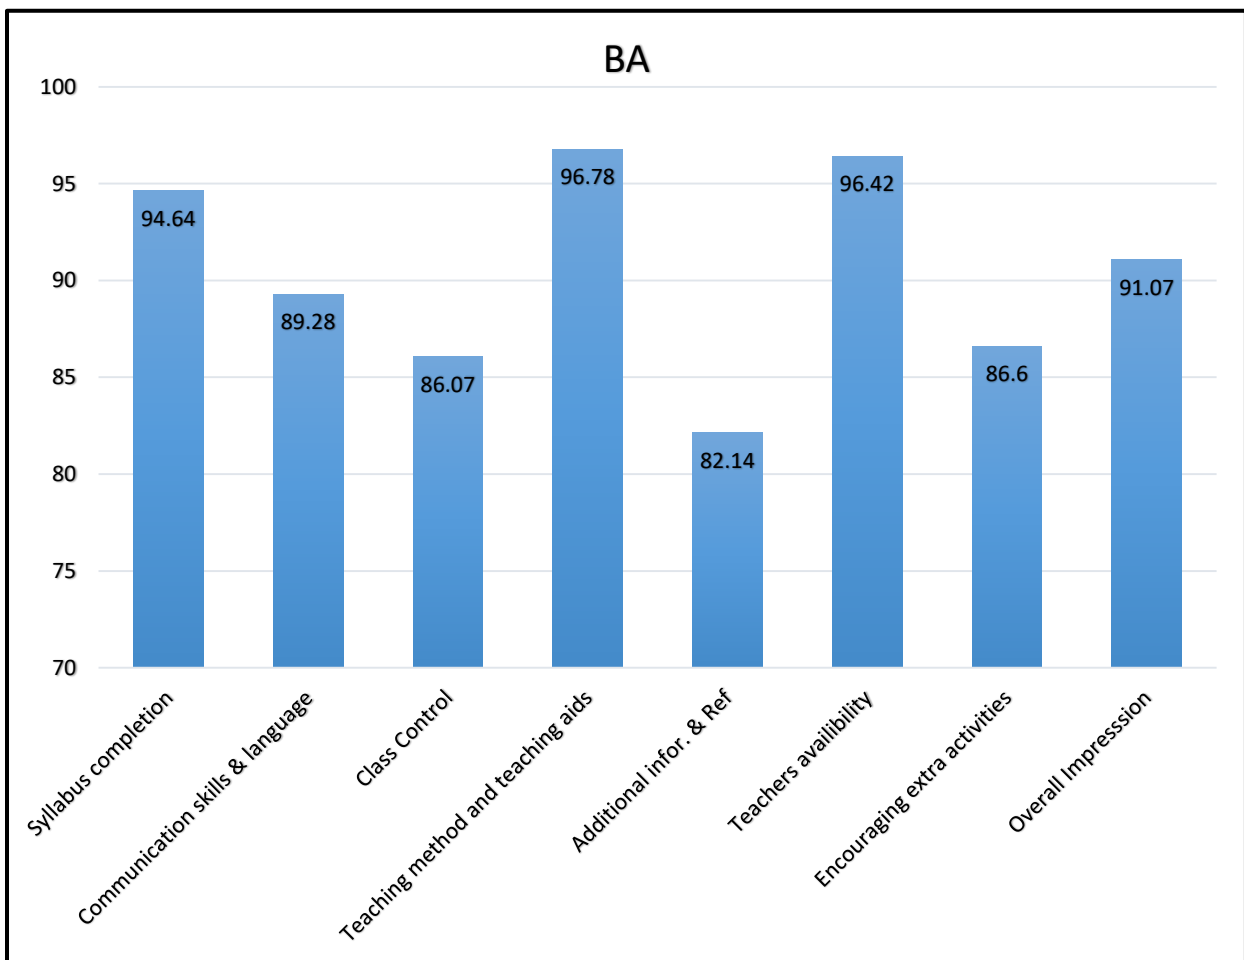

Student Satisfaction Survey- 2018-19

Teaching learning feedback analysis

DAAR-UL-REHMAT TRUST'S
A.E.KALSEKAR DEGREE COLLEGE

Permanently Affiliated to University of Mumbai

Accredited by NAAC with "B++" Grade