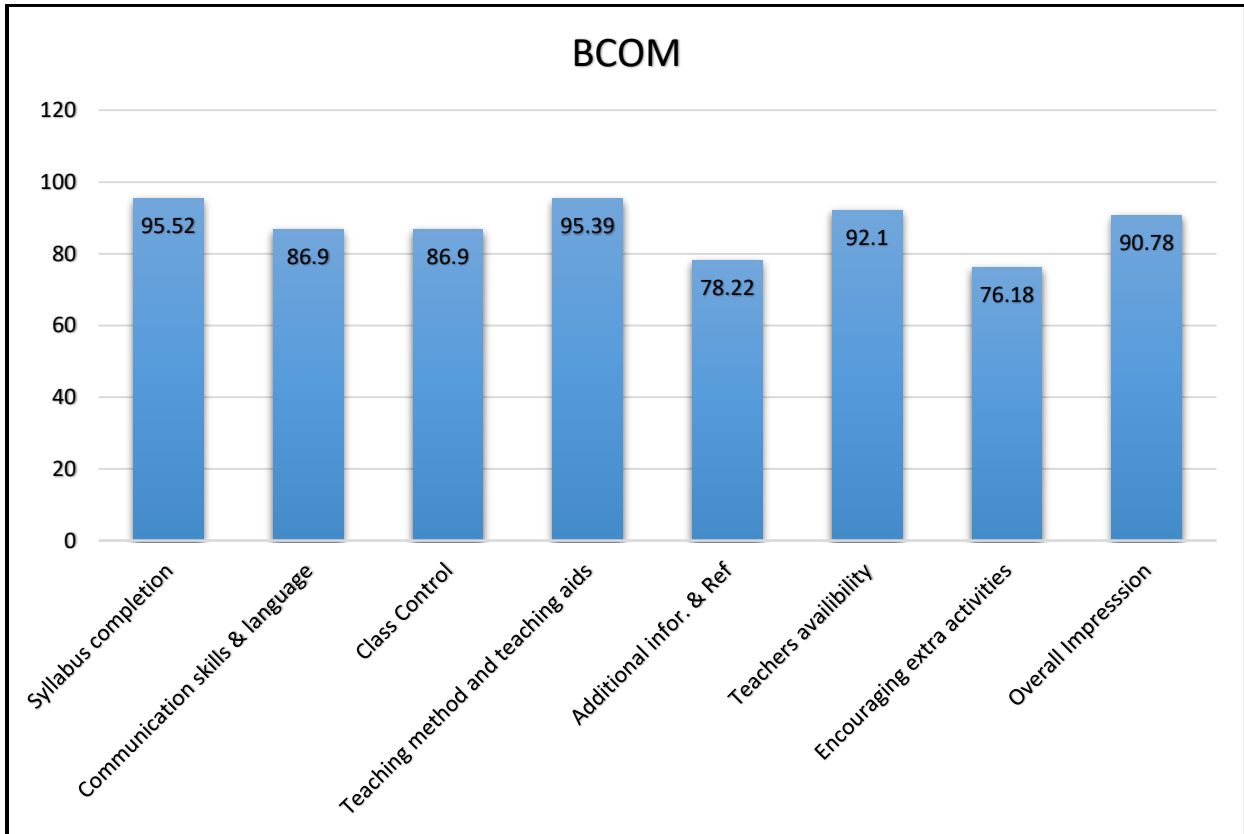

Student Satisfaction Survey- 2018-19

Teaching learning feedback analysis

DAAR-UL-REHMAT TRUST'S
A.E.KALSEKAR DEGREE COLLEGE

Permanently Affiliated to University of Mumbai

Accredited by NAAC with "B++" Grade

Feedback of Overall Facilities and Services