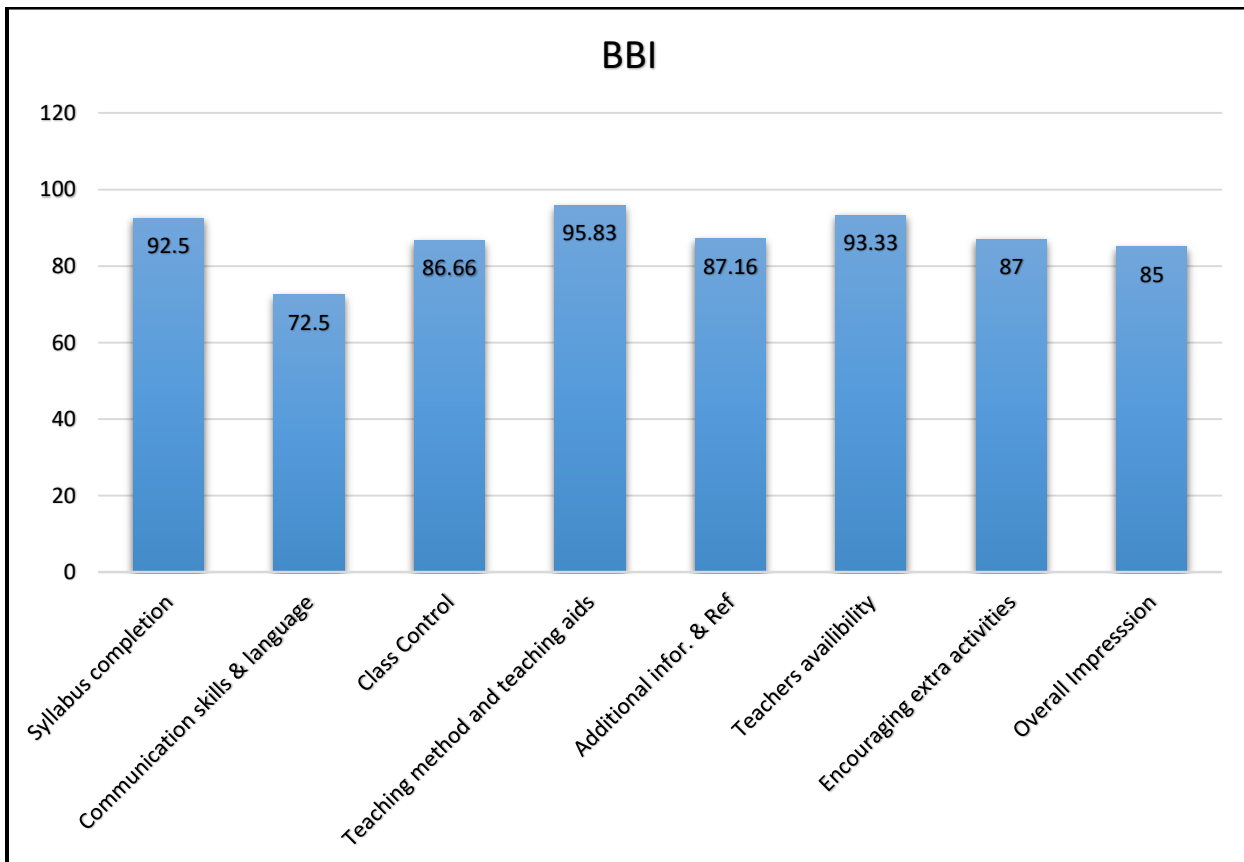

DAAR-UL-REHMAT TRUST'S
A.E.KALSEKAR DEGREE COLLEGE

Permanently Affiliated to University of Mumbai

Accredited by NAAC with "B++" Grade

ISO Certified 9001 : 2015

Kausa Mumbra, Thane-400612