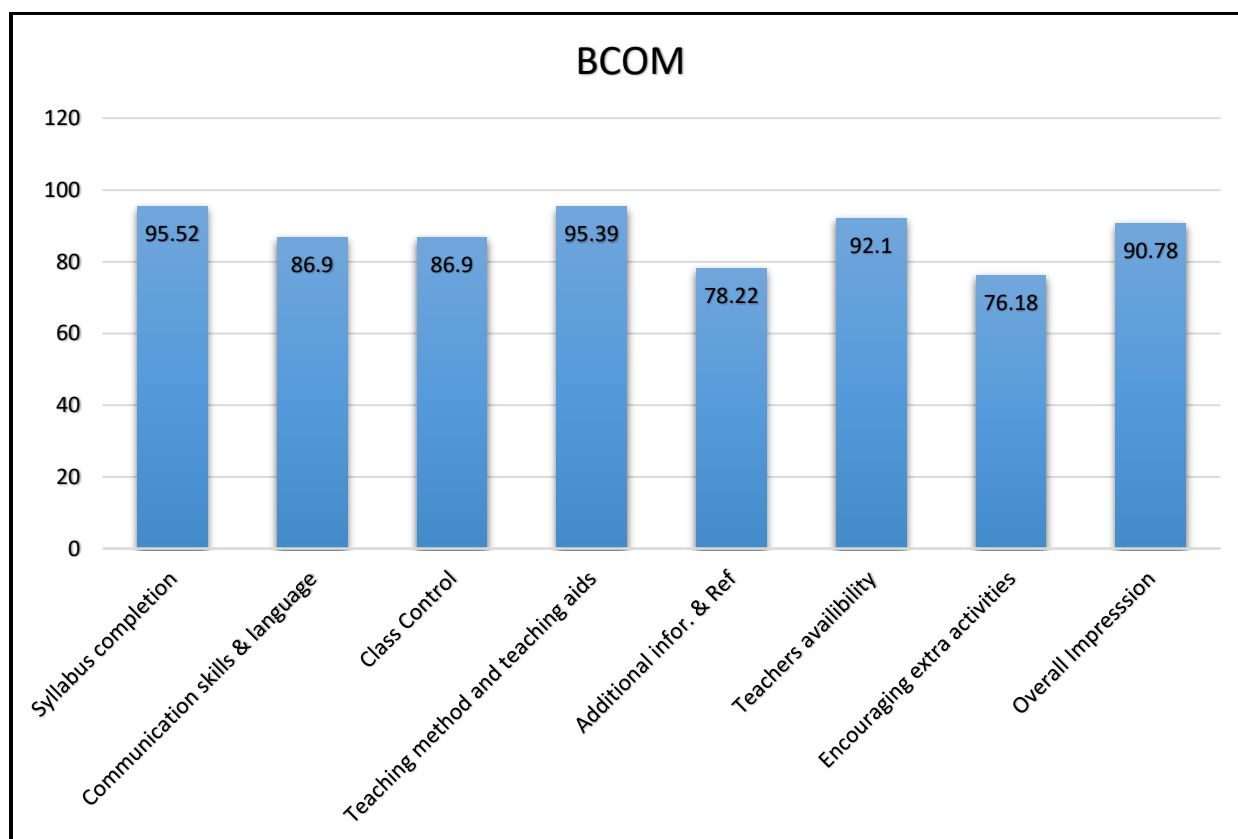

Teaching learning feedback analysis

DAAR-UL-REHMAT TRUST'S
A.E.KALSEKAR DEGREE COLLEGE

Permanently Affiliated to University of Mumbai

Accredited by NAAC with "B++" Grade

ISO Certified 9001 : 2015

Kausa Mumbra, Thane-400612